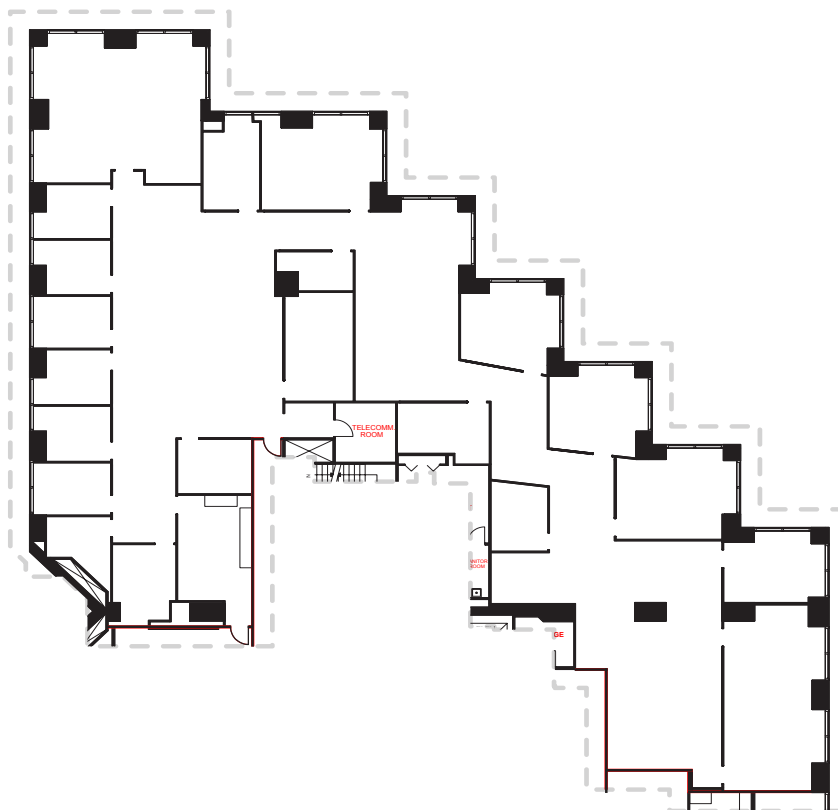

SOUTHEAST FINANCIAL CENTER

SUITE 4400

11,977 SF

For more information, please contact:

Eric Groffman

+1 786 390 7497

eric.groffman@cbre.com

Cameron Tallon