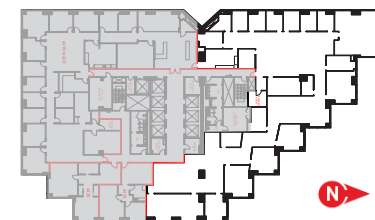

SOUTHEAST FINANCIAL CENTER

SUITE 4400

11,977 SF

For more information, please contact:

Eric Groffman

+1 786 390 7497

eric.groffman@cbre.com

Cameron Tallon