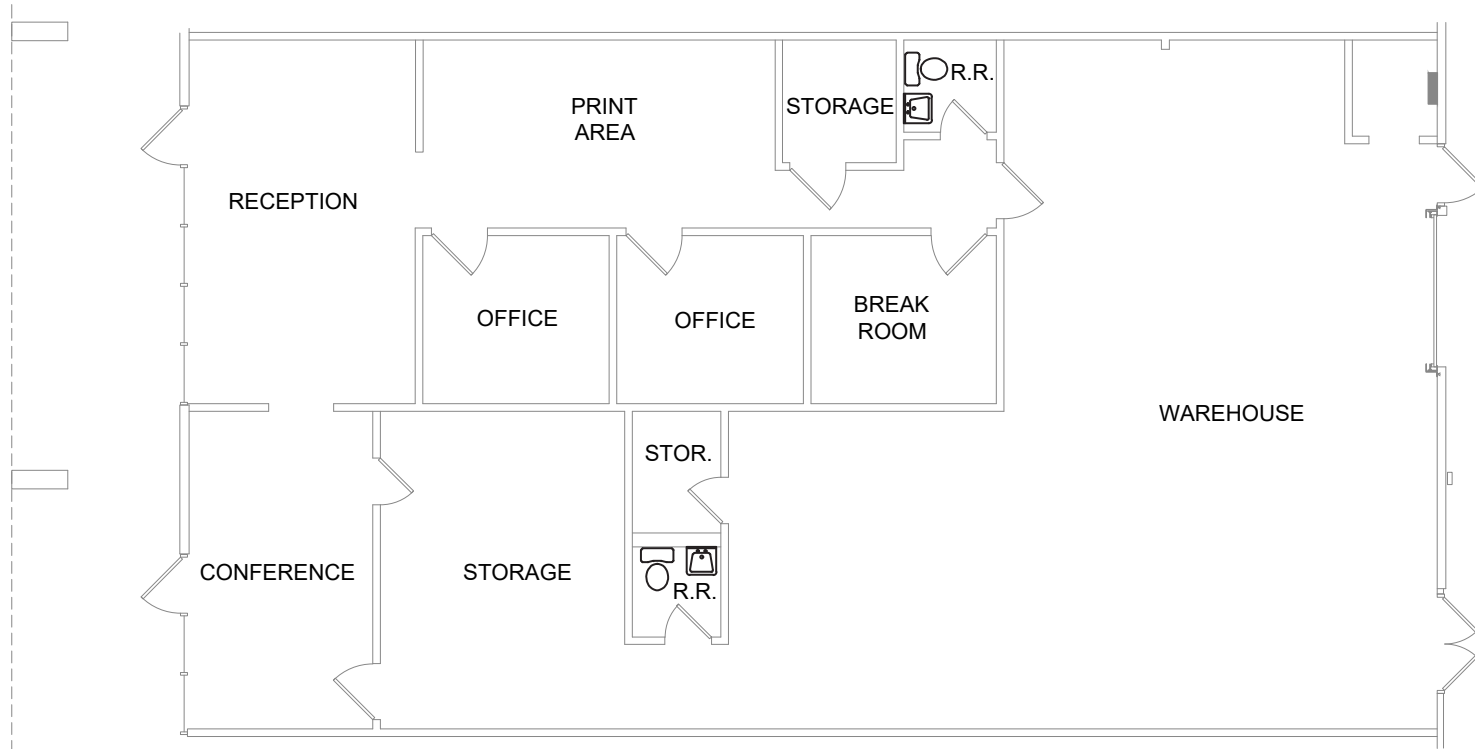

UNIVERSITY CORPORATE CENTER

6903 - 7129 University Boulevard, Winter Park FL 32792

SUITE 6911 | 2,720± SF

PLEASE CONTACT:

Colin Morrison

First Vice President

+1 407 404 5104

colin.morrison1@cbre.com