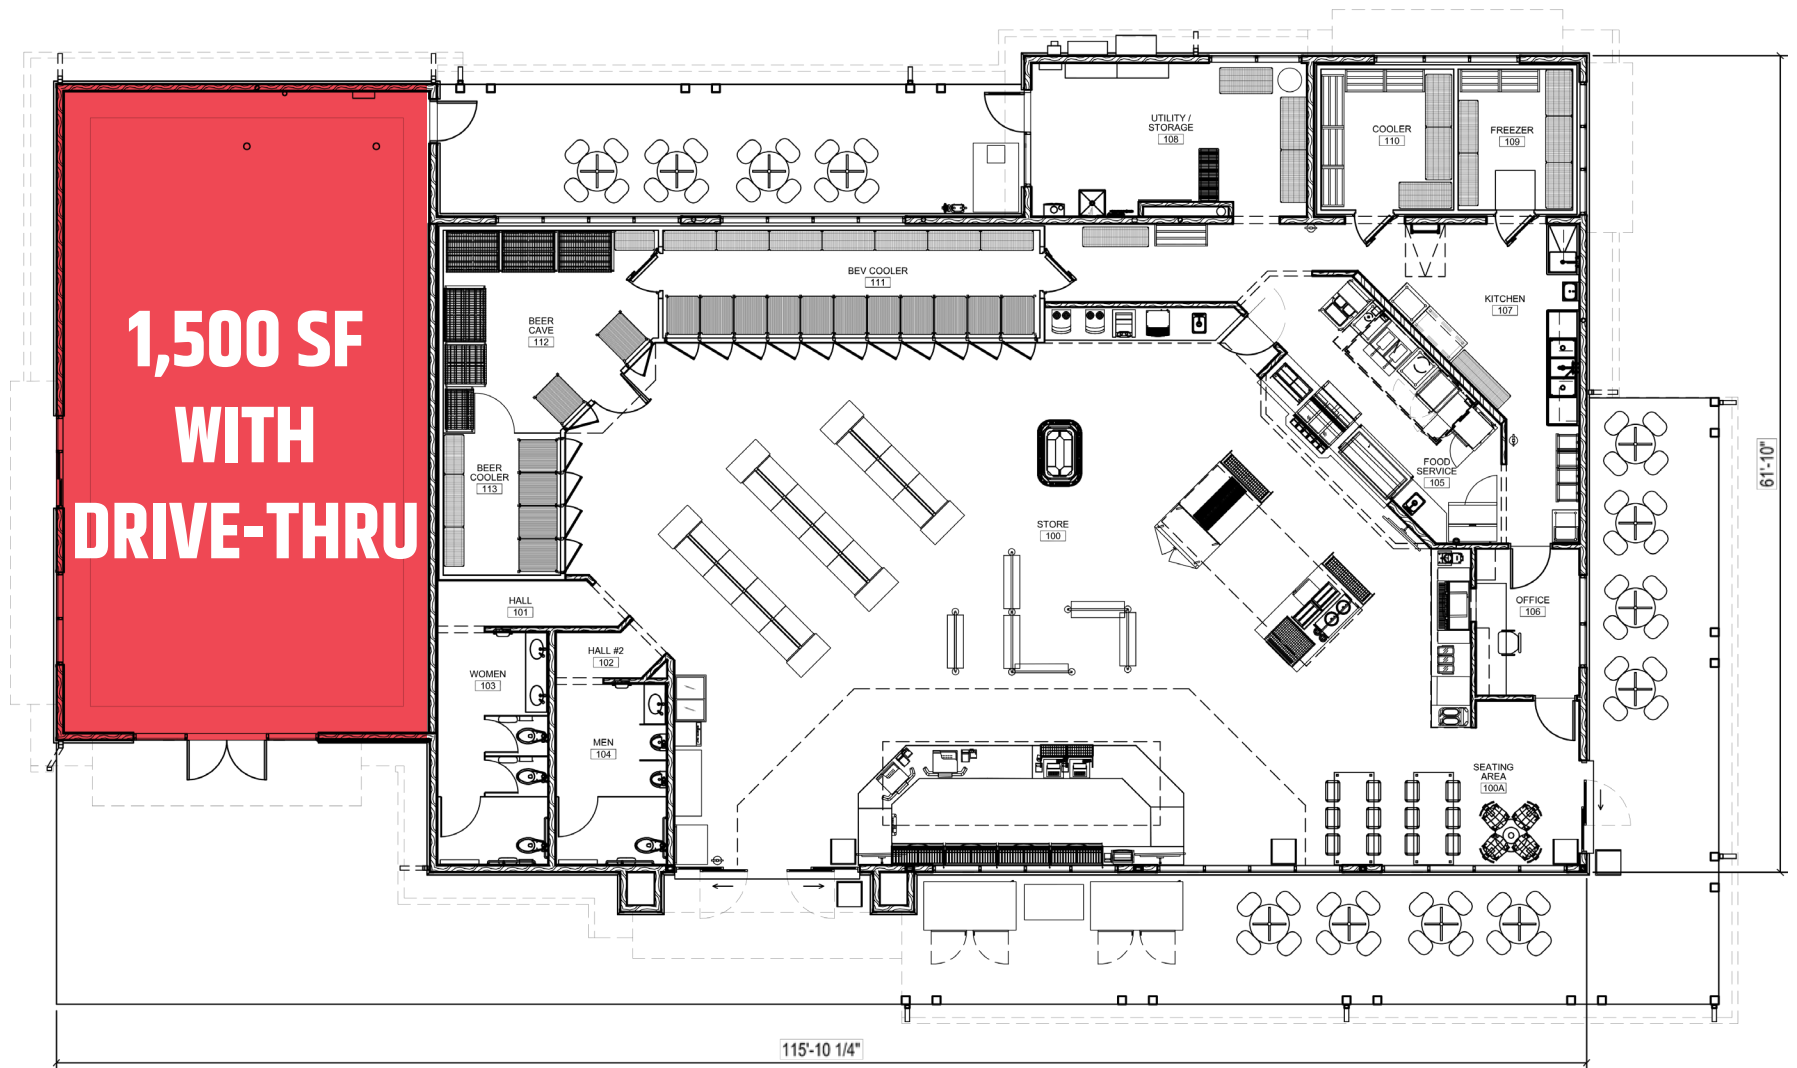

±35-ACRE INFILL
MIXED-USE DEVELOPMENT
UNDER CONSTRUCTION

1,500 SF

1,500 SF with
Drive-Thru

SITE PLAN

FLOOR PLAN

RIVERLIGHTS

MIXED-USE DEVELOPMENT

±1,300
ACRES