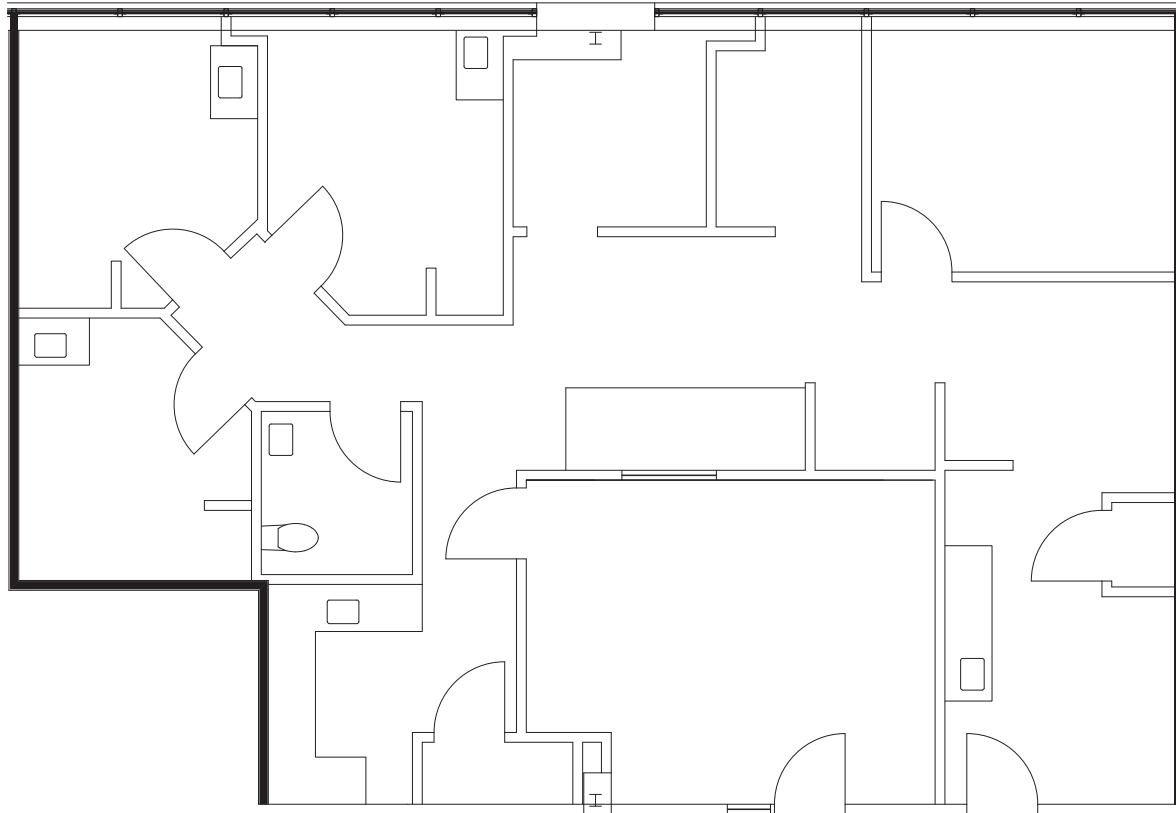

5420 West Loop South

5420 West Loop South
Bellaire, TX 77401
www.cbre.com/properties

Suite 4400 - 1,875 SF

Contact Us

Angela Barber

Vice President
+1 832 455 6945
angela.barber@cbre.com

Pamela Sprouse

Vice President
+1 832 335 0277
pamela.sprouse@cbre.com

4th Floor