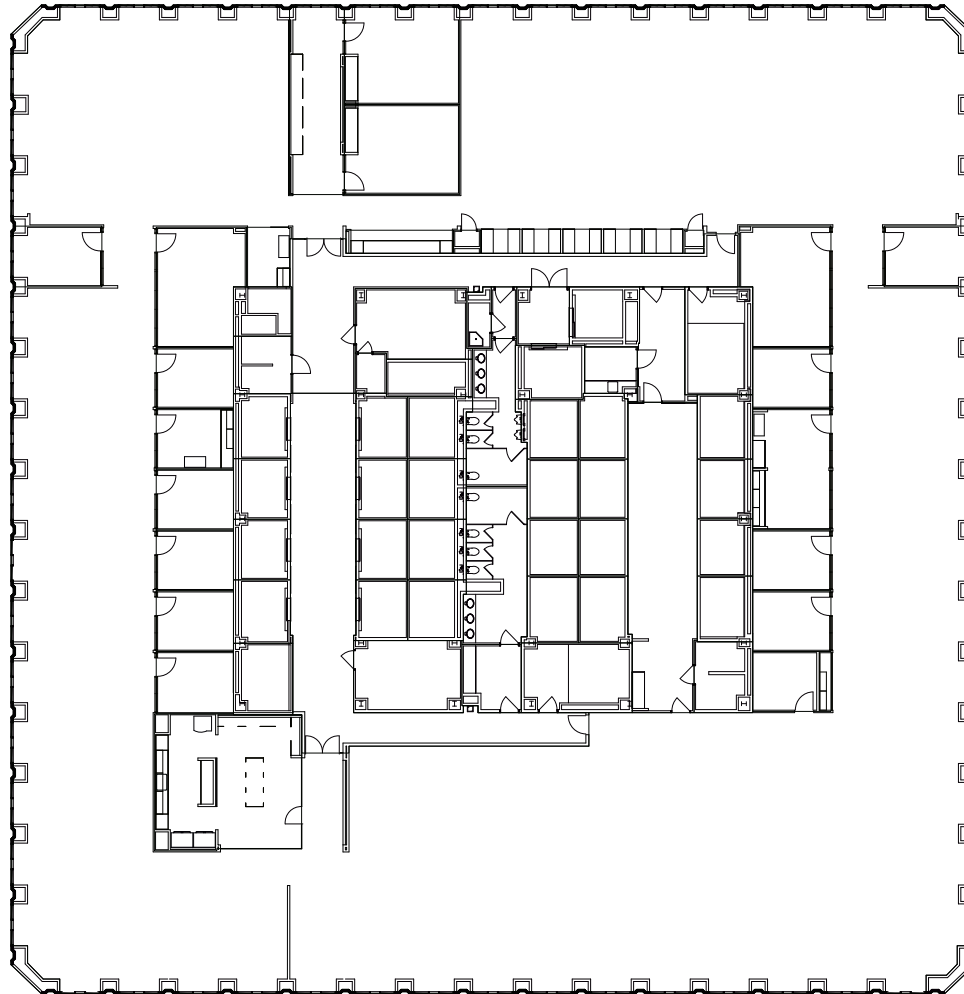

# ONE | WILLIAMS CENTER

101 E. 2ND. ST. S. TULSA, OKLAHOMA

20<sup>TH</sup> FLOOR  
22,655 RSF

LESLIE KIRKPATRICK CORNELL, MBA | +1 918 557 2231 | [leslie.kirkpatrick@cbre.com](mailto:leslie.kirkpatrick@cbre.com)