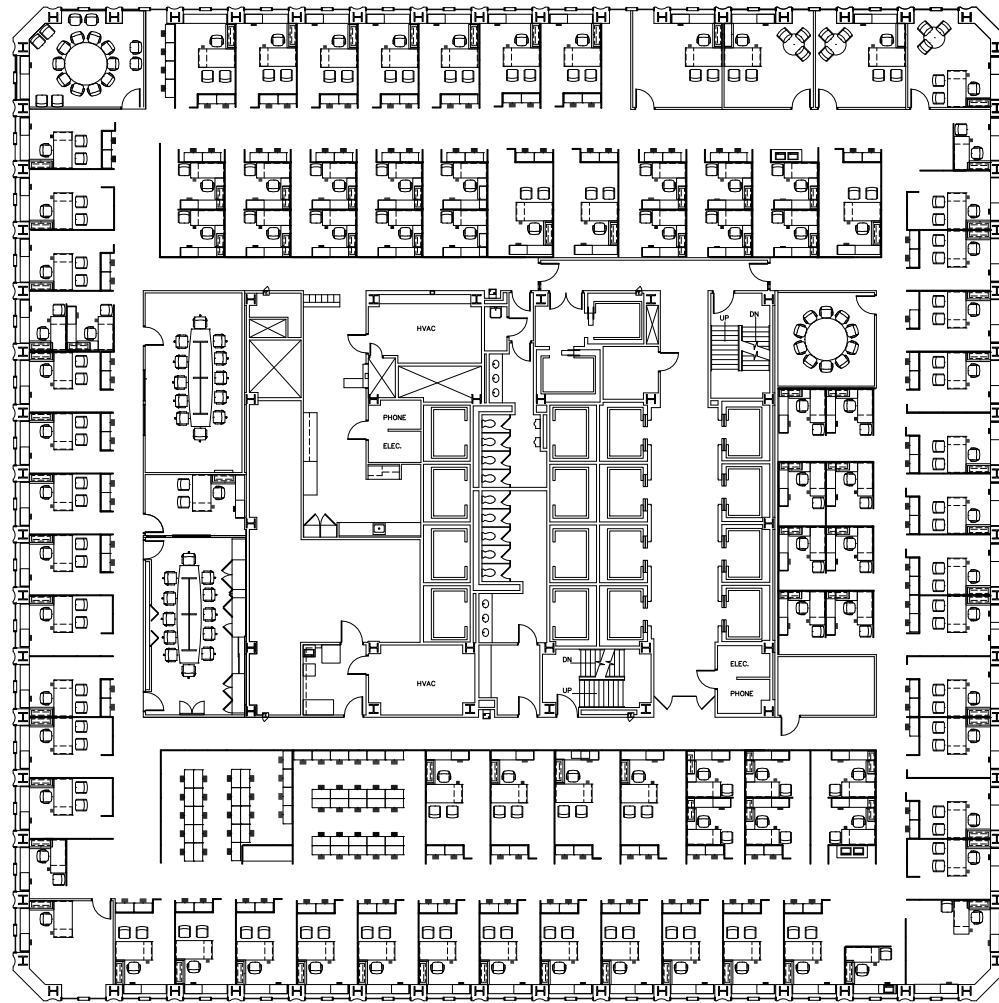

# ONE WILLIAMS CENTER

101 E. 2ND. ST. S. TULSA, OKLAHOMA

27<sup>TH</sup> FLOOR  
22,499 RSF

LESLIE KIRKPATRICK CORNELL, MBA | +1 918 557 2231 | [leslie.kirkpatrick@cbre.com](mailto:leslie.kirkpatrick@cbre.com)