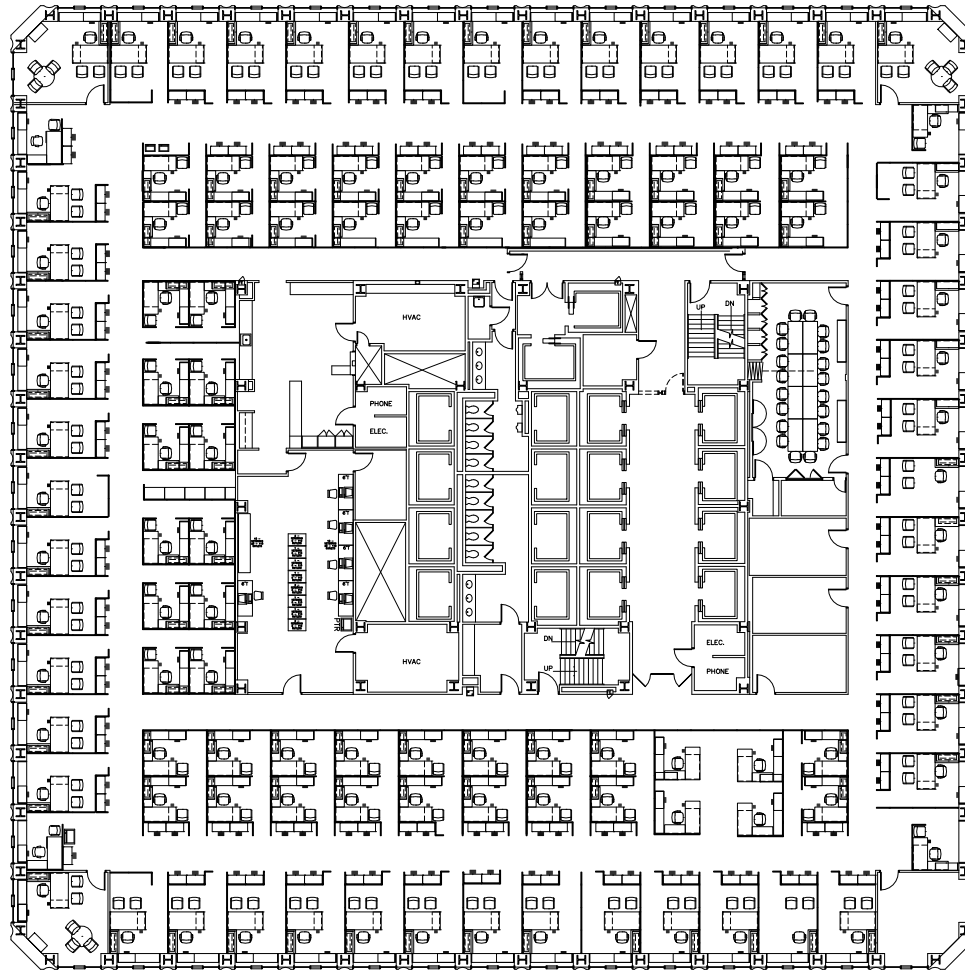

# ONE WILLIAMS CENTER

101 E. 2ND. ST. S. TULSA, OKLAHOMA

29<sup>TH</sup> FLOOR  
23,341 RSF

LESLIE KIRKPATRICK CORNELL, MBA | +1 918 557 2231 | [leslie.kirkpatrick@cbre.com](mailto:leslie.kirkpatrick@cbre.com)