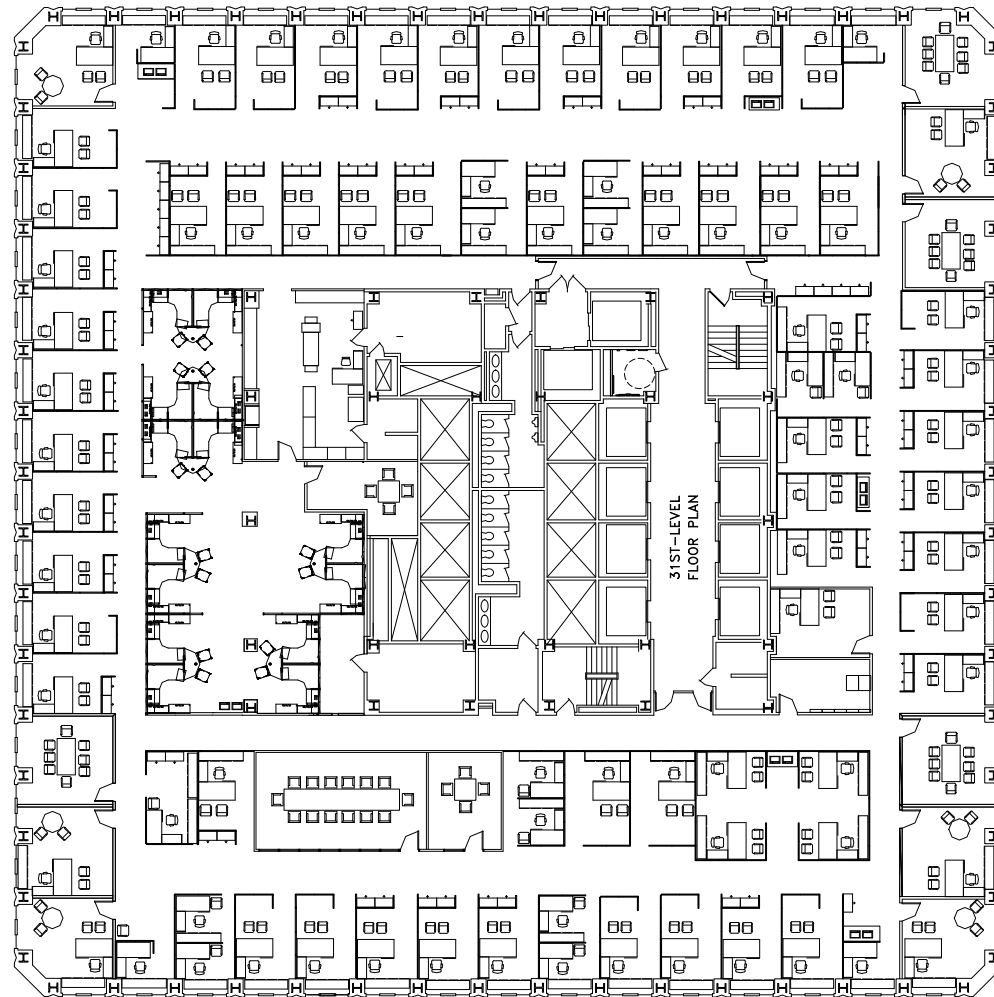

ONE WILLIAMS CENTER

101 E. 2ND. ST. S. TULSA, OKLAHOMA

31ST FLOOR
23,341 RSF

LESLIE KIRKPATRICK CORNELL, MBA | +1 918 557 2231 | leslie.kirkpatrick@cbre.com

CARRIE CLAIBORNE | +1 918 906 0224 | carrie.claiborne@cbre.com