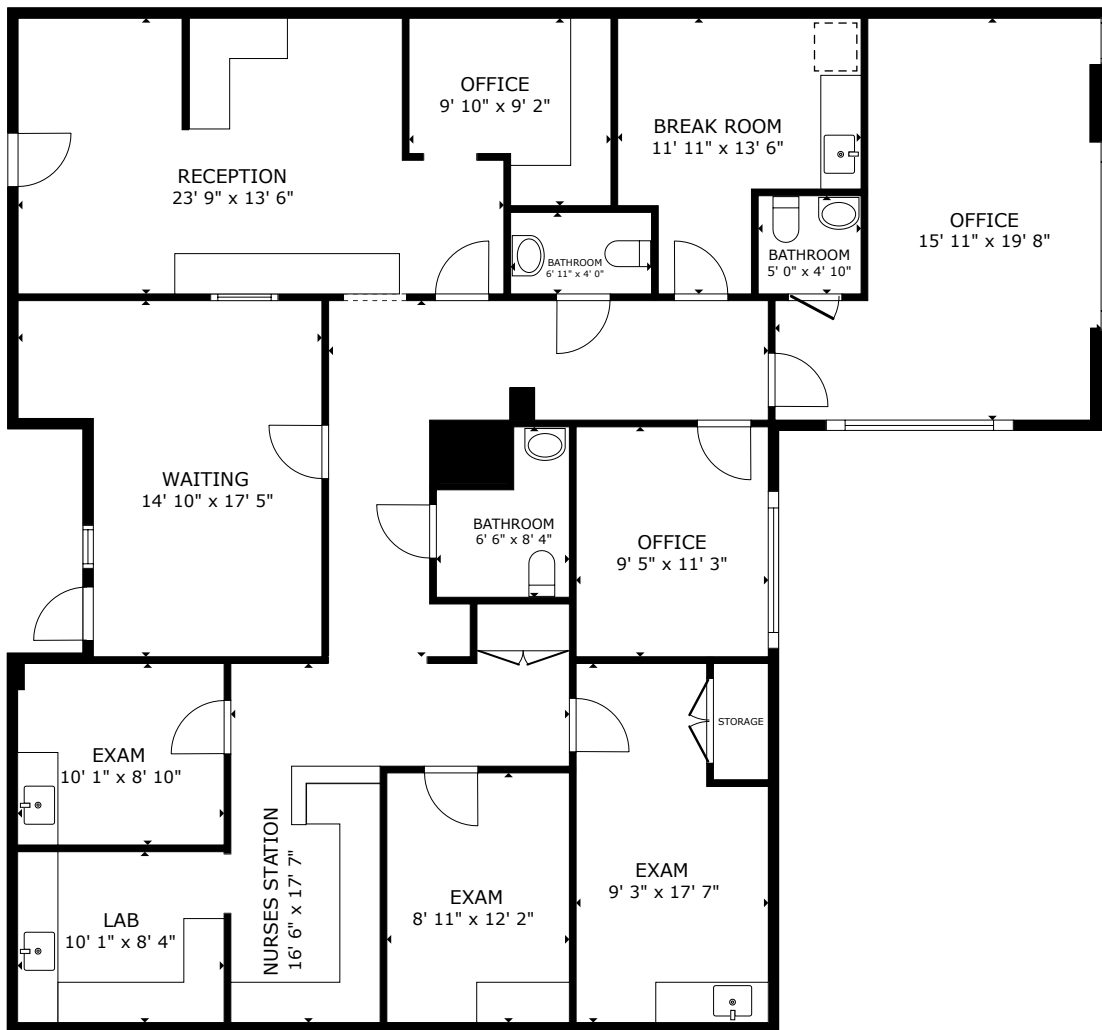

# Vintage Park MOB

20207 Chasewood Park Dr  
Houston, TX 77070  
[www.cbre.com/properties](http://www.cbre.com/properties)

Suite 201 - 2,821 RSF

Available 6/1/2026