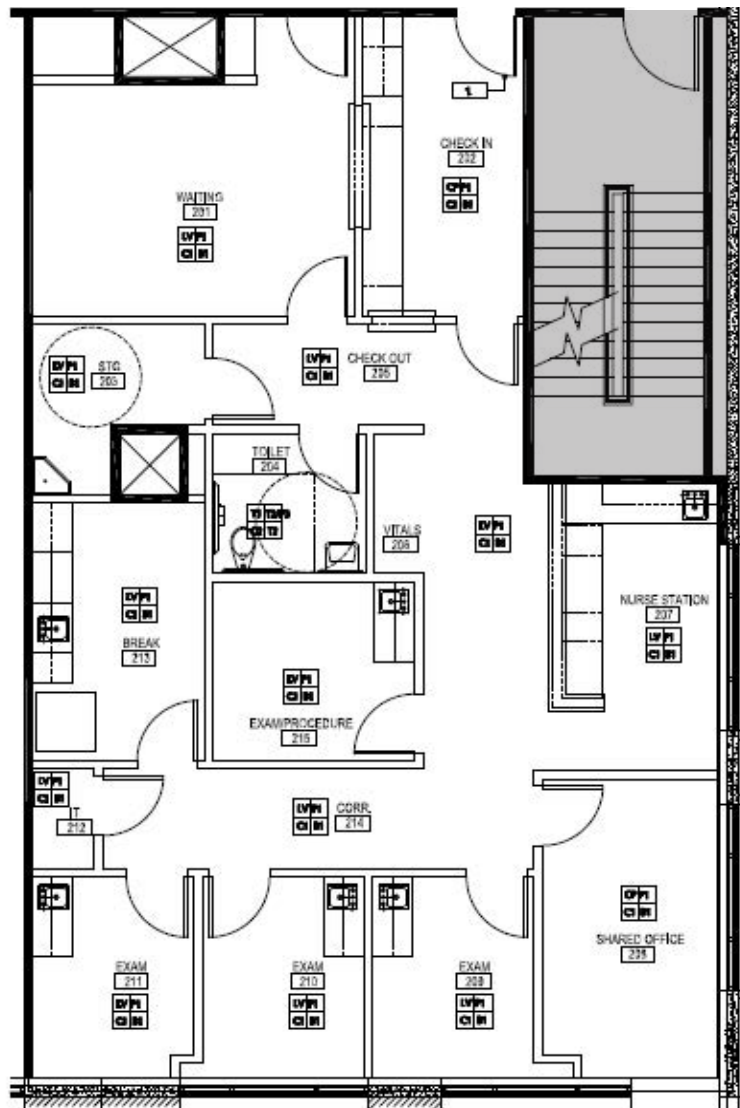

Vintage Park MOB

20207 Chasewood Park Dr
Houston, TX 77070
www.cbre.com/properties

Suite 208 - 2,231 RSF

Move-In Ready Spec Suite

Contact Us

Angela Barber

Vice President
+1 832 456 6945
angela.barber@cbre.com