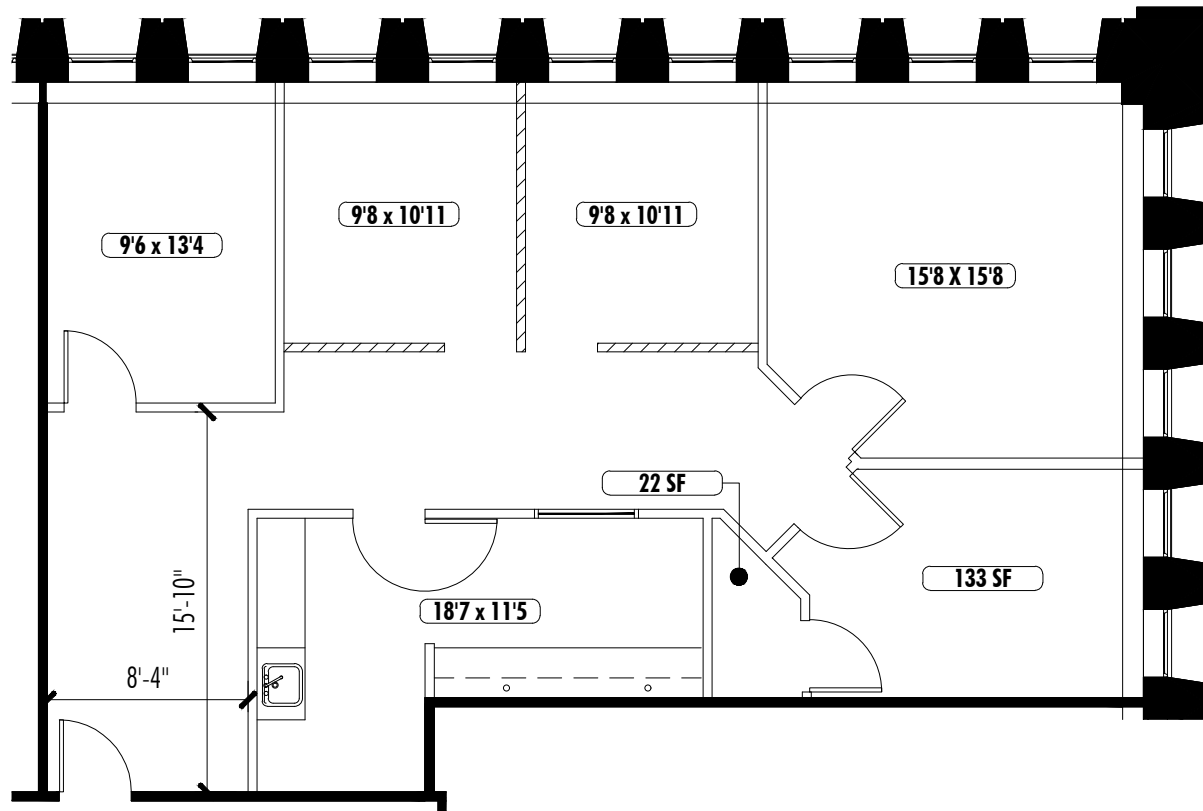

KEY PLAN

North

*This Suite has not been verified by Nelson and may not reflect changes made in the field.

NELSON

100 Colony Square • Suite 760 • 1,540 RSF

Available Suite