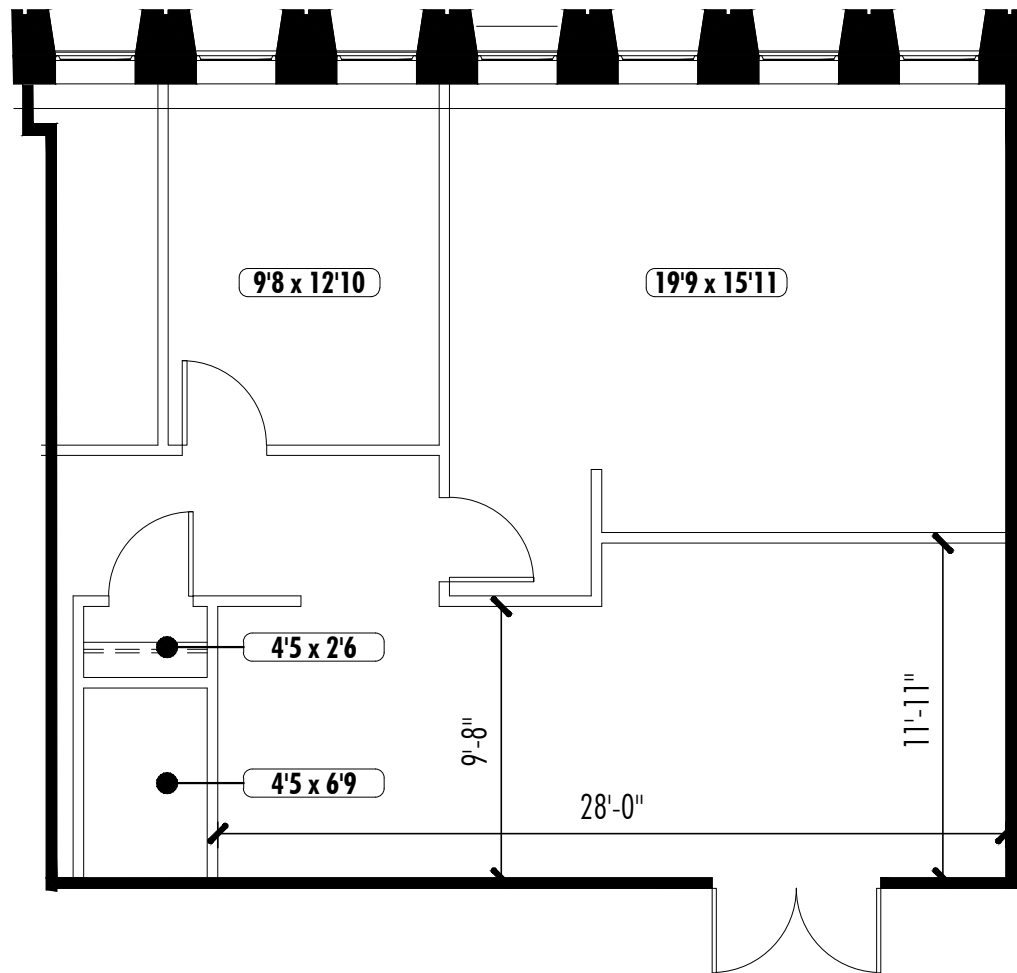

KEY PLAN

North

*This Suite has not been verified by Nelson and may not reflect changes made in the field.

100 Colony Square • Suite 1425 • 1,172 RSF

Available Suite