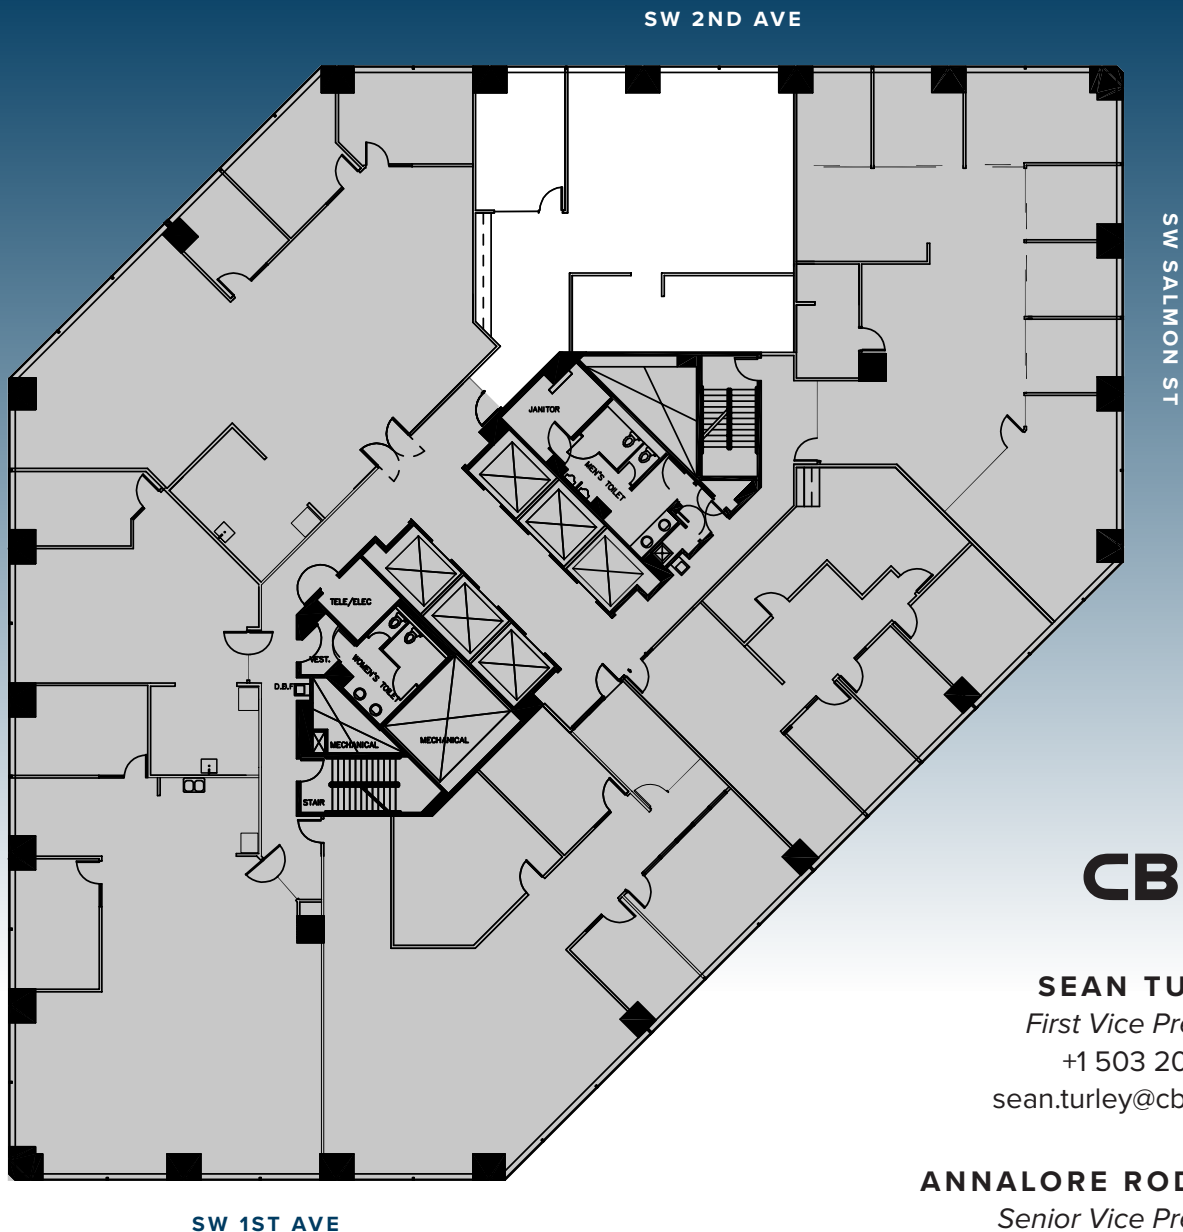

9th floor

SUITE 905 | 1,979 RSF

CBRE

SEAN TURLEY
First Vice President
+1 503 201 8325
sean.turley@cbre.com

ANNALORE RODMAN
Senior Vice President
+1 503 915 3436
annalore.rodman@cbre.com