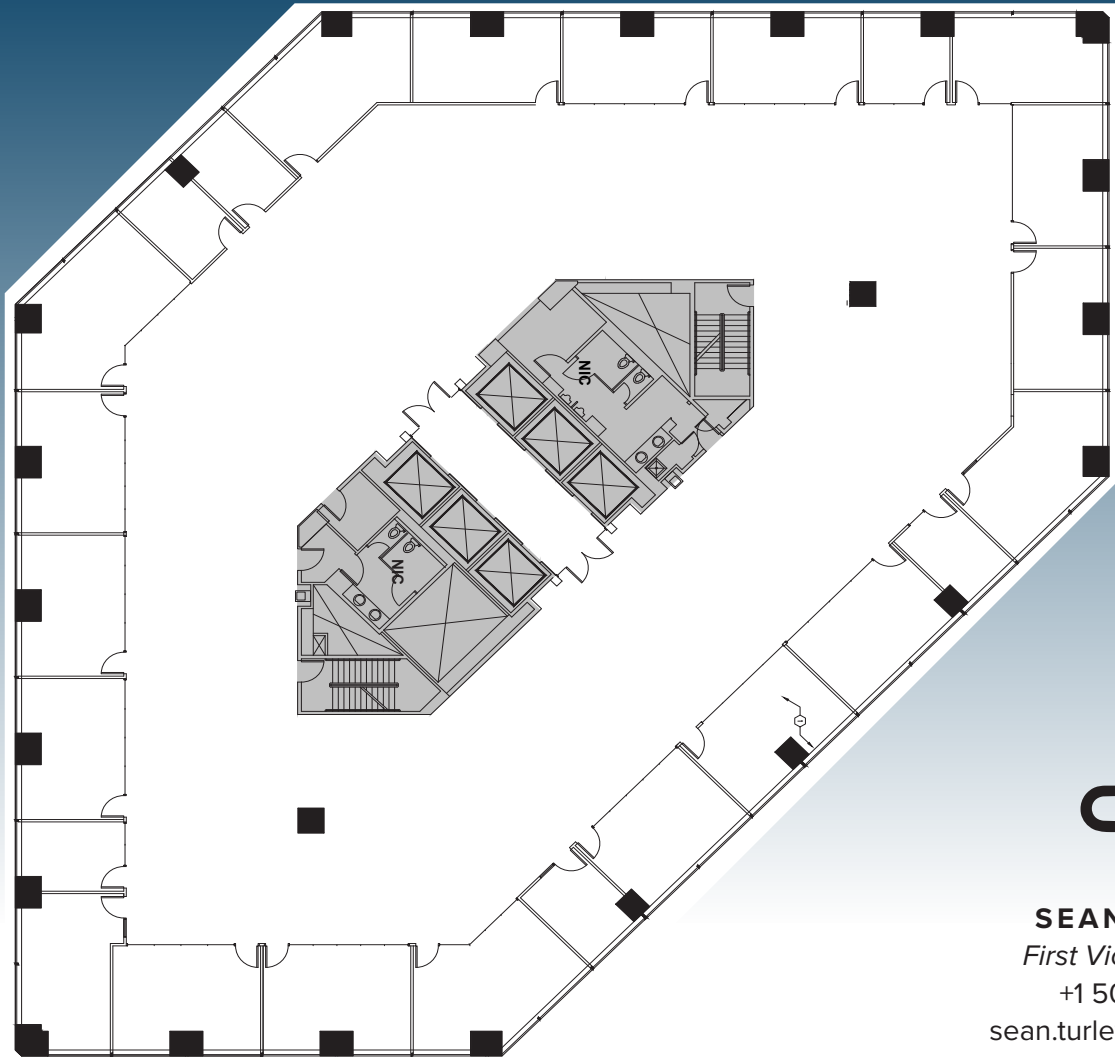

13th floor

SUITE 1300 | 17,348 RSF

SW 2ND AVE

SW SALMON ST

SW 1ST AVE

CBRE

SEAN TURLEY
First Vice President
+1 503 201 8325
sean.turley@cbre.com

ANNALORE RODMAN
Senior Vice President
+1 503 915 3436
annalore.rodman@cbre.com