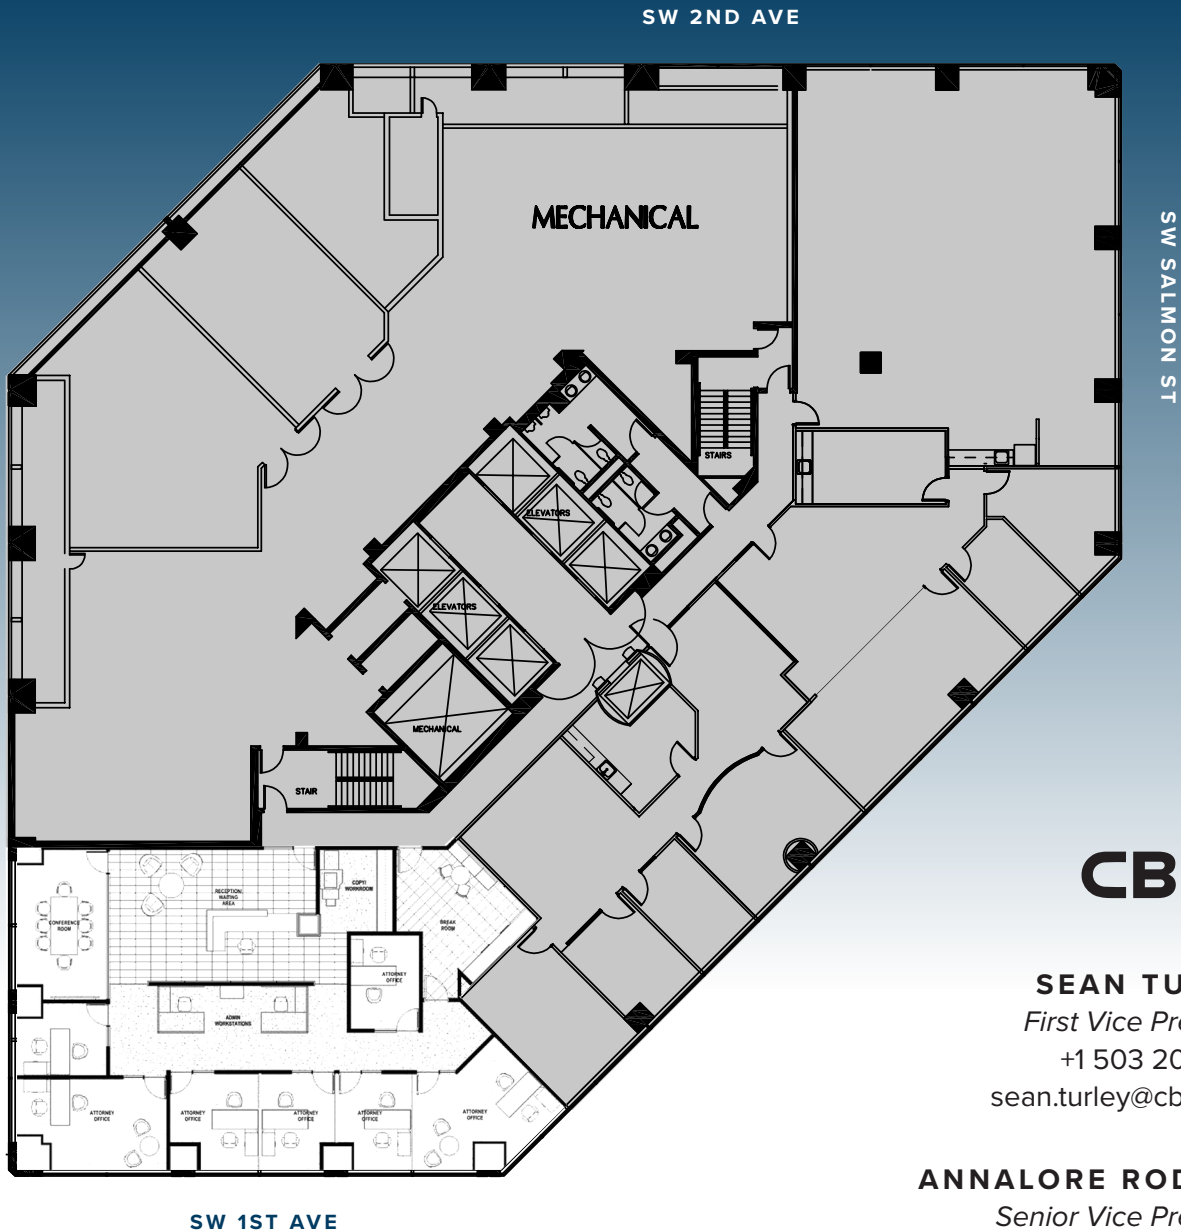

19th floor

SPEC SUITE

SUITE 1900 | 3,483 RSF

CBRE

SEAN TURLEY
First Vice President
+1 503 201 8325
sean.turley@cbre.com

ANNALORE RODMAN
Senior Vice President
+1 503 915 3436
annalore.rodman@cbre.com