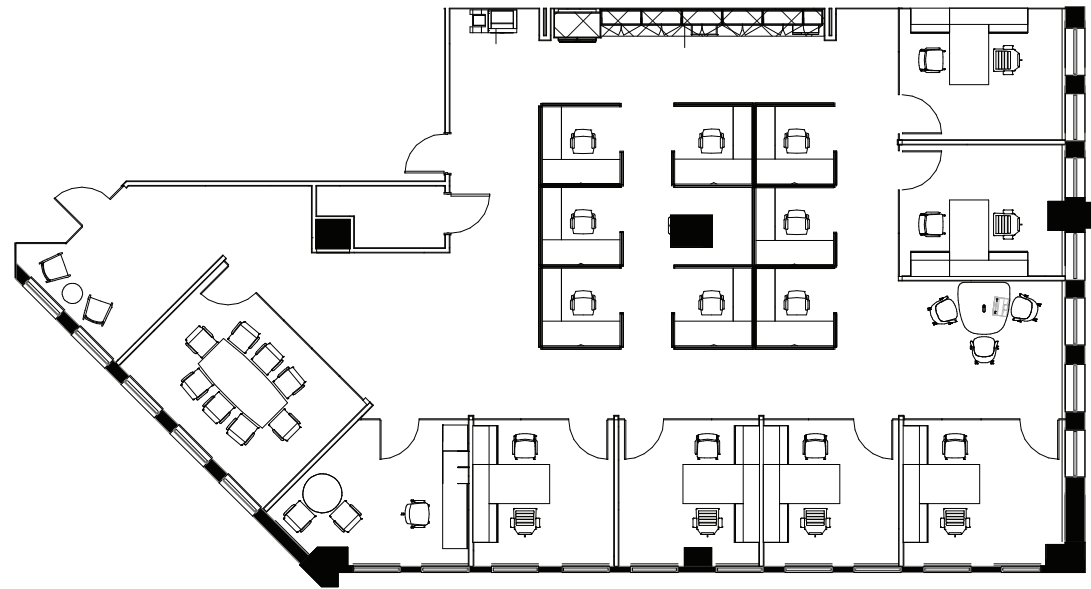

# 4800 Montgomery Lane

Suite 310  
3,687 RSF

Brian McCarthy  
Senior Vice President  
+1 301 461 1099  
brian.mccarthy@cbre.com

Niel Beggy  
Senior Vice President  
+1 301 254 4105  
niel.beggy@cbre.com

Tim Connolly  
Vice President  
+1 410 294 9913  
tim.connolly@cbre.com