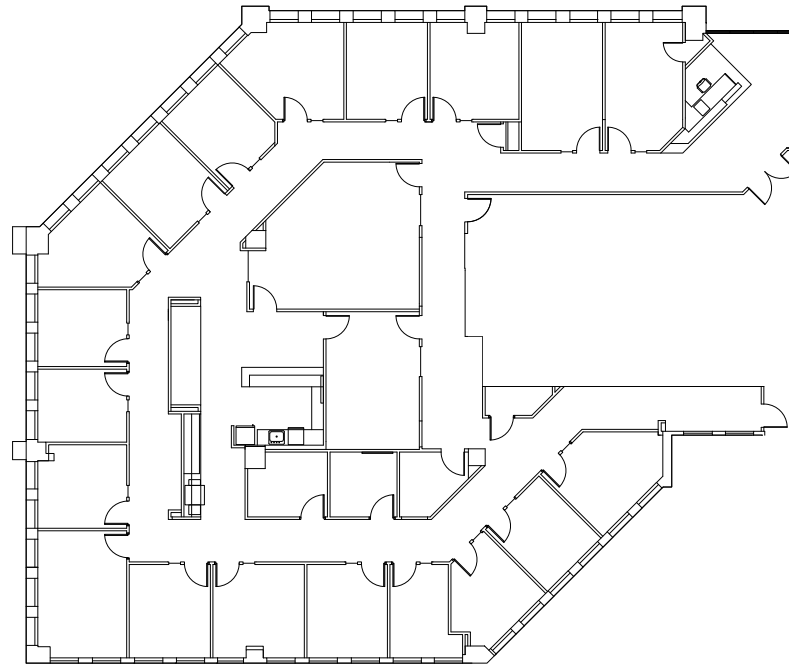

4800 Montgomery Lane

Suite 400
7,269 RSF

Brian McCarthy

Senior Vice President
+1 301 461 1099
brian.mccarthy@cbre.com

Niel Beggy

Senior Vice President
+1 301 254 4105
niel.beggy@cbre.com

Tim Connolly

Vice President
+1 410 294 9913
tim.connolly@cbre.com