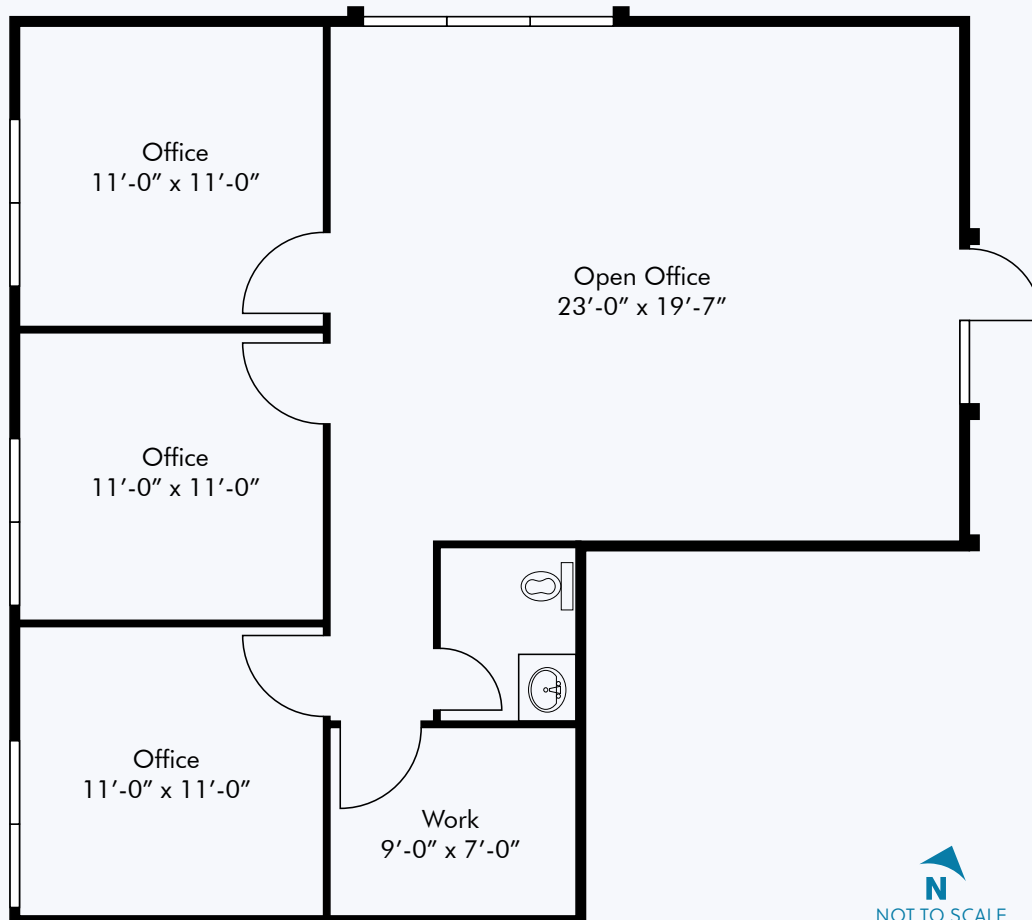

Availability

Suite 214

±1,169 SF

\$22.00/SF Full Service

+ Tenant pays Janitorial

NOT TO SCALE

CBRE