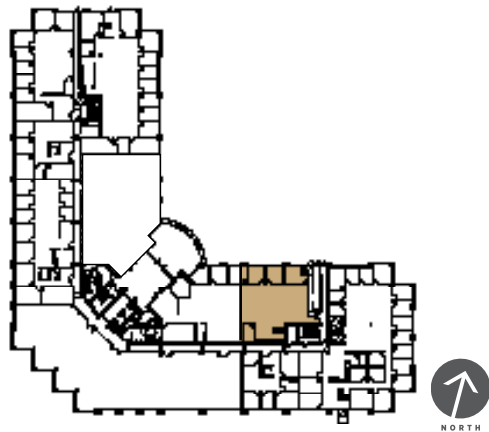

scottsdale nightsight

14350 North 87th Street | Scottsdale, AZ

SPEC SUITE 180 ±2,791 RSF

Lauren Lovell
+1 602 735 5638
lauren.lovell@cbre.com

Jack Murphy
+1 520 359 5644
jack.murphy5@cbre.com

©2025 CBRE, Inc. All rights reserved. This information has been obtained from sources believed reliable, but has not been verified for accuracy or completeness. You should conduct a careful, independent investigation of the property and verify all information. Any reliance on this information is solely at your own risk. CBRE and the CBRE logo are service marks of CBRE, Inc. All other marks displayed on this document are the property of their respective owners. Photos herein are the property of their respective owners. Use of these images without the express written consent of the owner is prohibited.