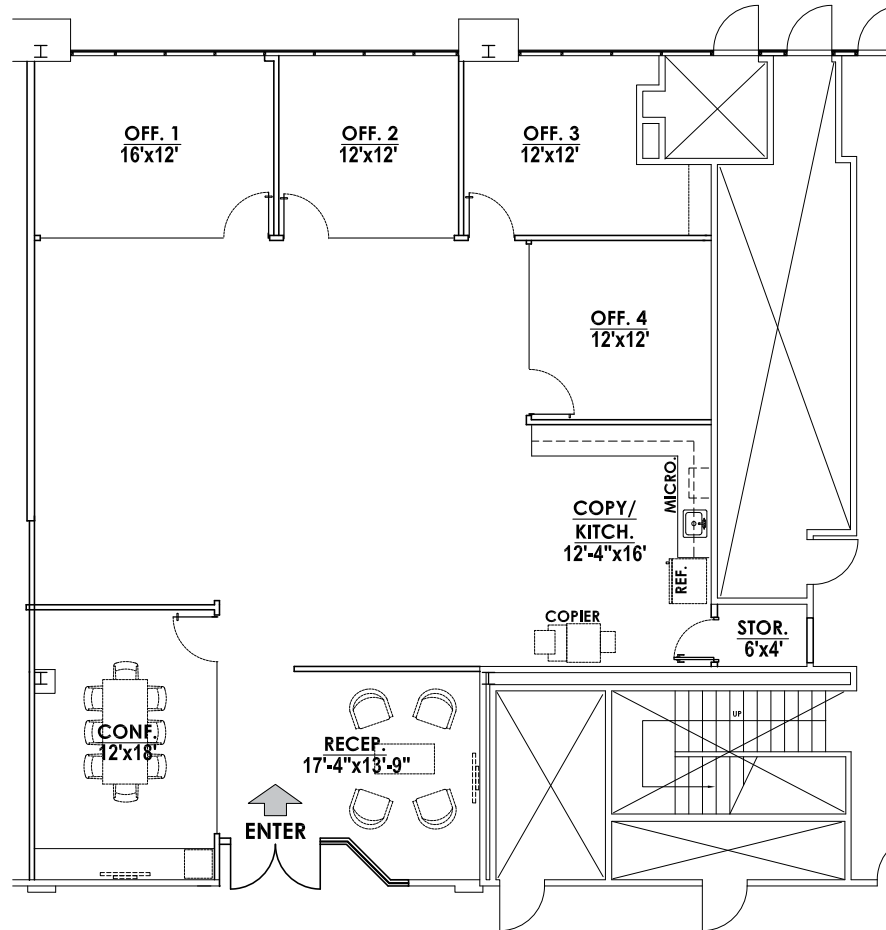

scottsdale nightsight

14350 North 87th Street | Scottsdale, AZ

SPEC SUITE 180 ±2,791 RSF

Lauren Lovell
+1 602 735 5638
lauren.lovell@cbre.com

Jack Murphy
+1 520 359 5644
jack.murphy5@cbre.com

©2025 CBRE, Inc. All rights reserved. This information has been obtained from sources believed reliable, but has not been verified for accuracy or completeness. You should conduct a careful, independent investigation of the property and verify all information. Any reliance on this information is solely at your own risk. CBRE and the CBRE logo are service marks of CBRE, Inc. All other marks displayed on this document are the property of their respective owners. Photos herein are the property of their respective owners. Use of these images without the express written consent of the owner is prohibited.