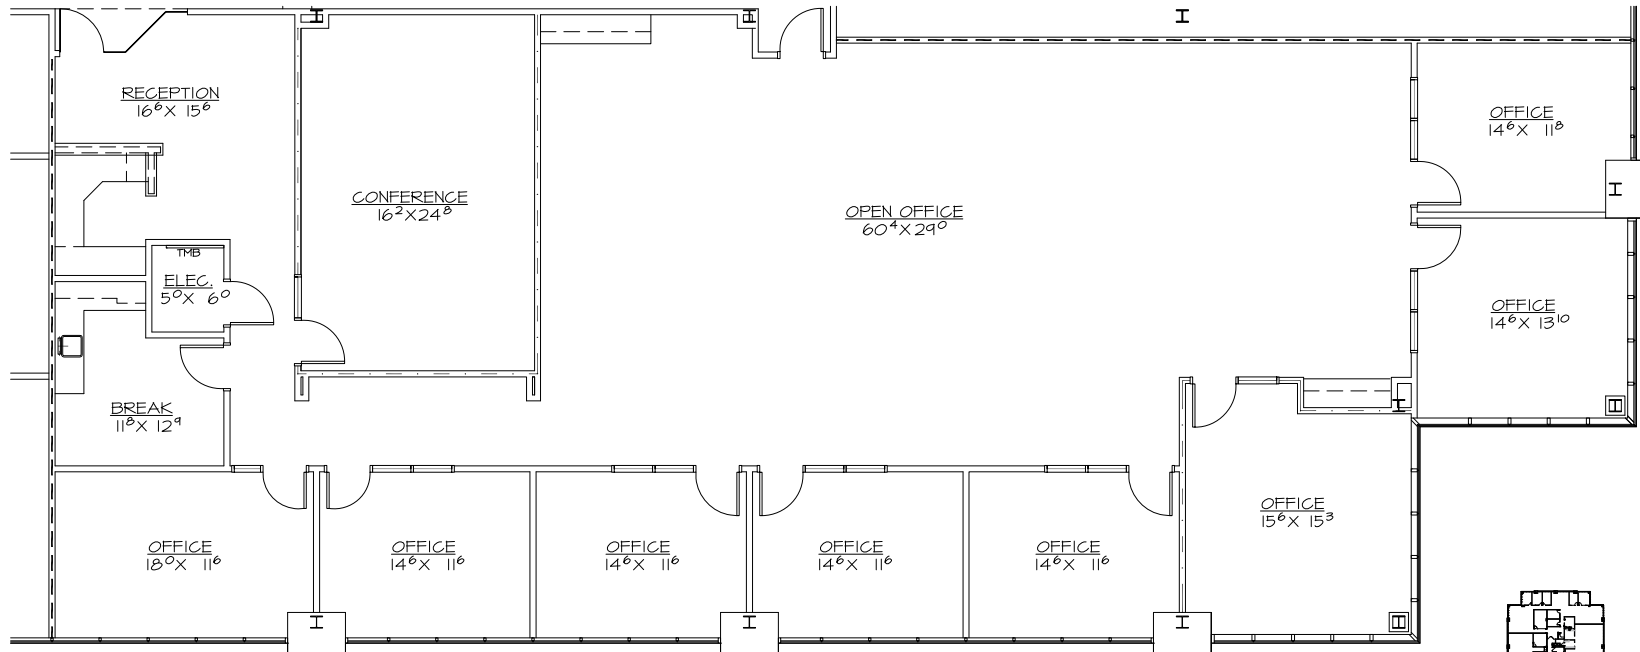

scottsdale nightsight

14350 North 87th Street | Scottsdale, AZ

SUITE 275 ±5,154 RSF

Lauren Lovell
+1 602 735 5638
lauren.lovell@cbre.com

Jack Murphy
+1 520 359 5644
jack.murphy5@cbre.com

©2025 CBRE, Inc. All rights reserved. This information has been obtained from sources believed reliable, but has not been verified for accuracy or completeness. You should conduct a careful, independent investigation of the property and verify all information. Any reliance on this information is solely at your own risk. CBRE and the CBRE logo are service marks of CBRE, Inc. All other marks displayed on this document are the property of their respective owners. Photos herein are the property of their respective owners. Use of these images without the express written consent of the owner is prohibited.