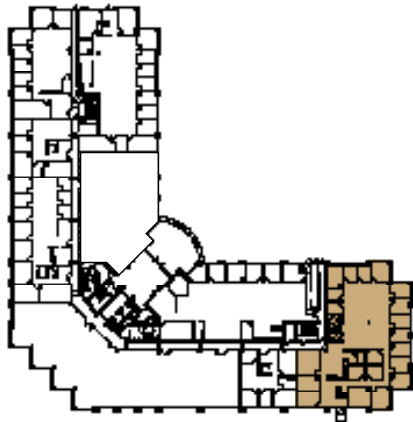

scottsdale nightsight

14350 North 87th Street | Scottsdale, AZ

SUITE 185 ±7,891 RSF

TOUR THE SPACE

Lauren Lovell
+1 602 735 5638
lauren.lovell@cbre.com

Jack Murphy
+1 520 359 5644
jack.murphy5@cbre.com

©2025 CBRE, Inc. All rights reserved. This information has been obtained from sources believed reliable, but has not been verified for accuracy or completeness. You should conduct a careful, independent investigation of the property and verify all information. Any reliance on this information is solely at your own risk. CBRE and the CBRE logo are service marks of CBRE, Inc. All other marks displayed on this document are the property of their respective owners. Photos herein are the property of their respective owners. Use of these images without the express written consent of the owner is prohibited.