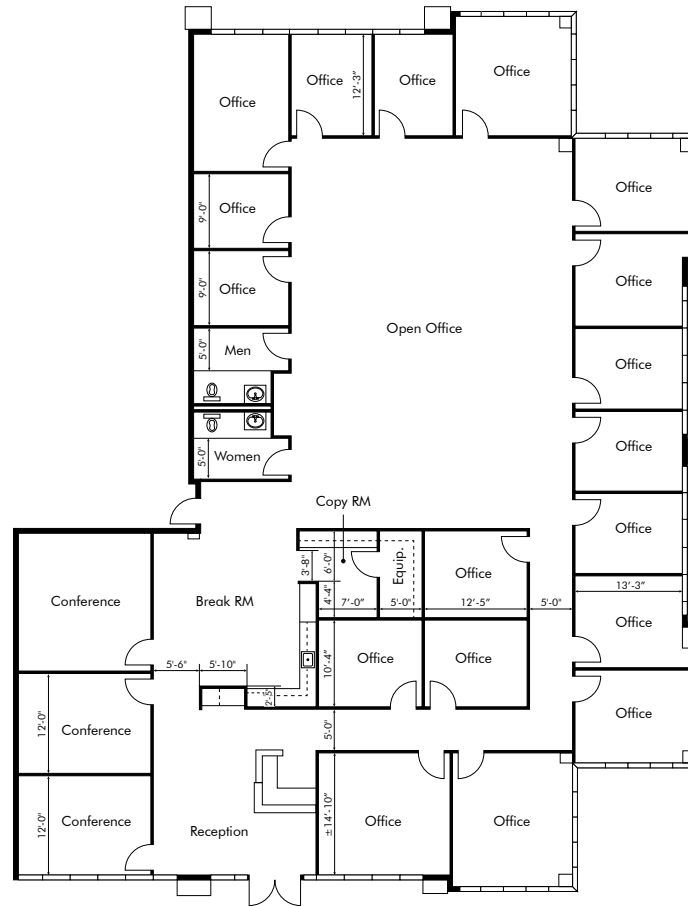

scottsdale nightsight

14350 North 87th Street | Scottsdale, AZ

SUITE 185 ±7,891 RSF

TOUR THE SPACE

Lauren Lovell
+1 602 735 5638
lauren.lovell@cbre.com

Jack Murphy
+1 520 359 5644
jack.murphy5@cbre.com

©2025 CBRE, Inc. All rights reserved. This information has been obtained from sources believed reliable, but has not been verified for accuracy or completeness. You should conduct a careful, independent investigation of the property and verify all information. Any reliance on this information is solely at your own risk. CBRE and the CBRE logo are service marks of CBRE, Inc. All other marks displayed on this document are the property of their respective owners. Photos herein are the property of their respective owners. Use of these images without the express written consent of the owner is prohibited.