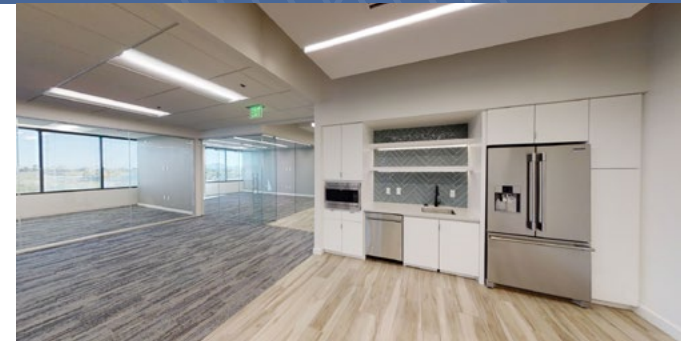

scottsdale nightsight

14350 North 87th Street | Scottsdale, AZ

SPEC SUITE 305 ±4,811 RSF

NORTH

TOUR THE SPACE

Lauren Lovell
+1 602 735 5638
lauren.lovell@cbre.com

Jack Murphy
+1 520 359 5644
jack.murphy5@cbre.com