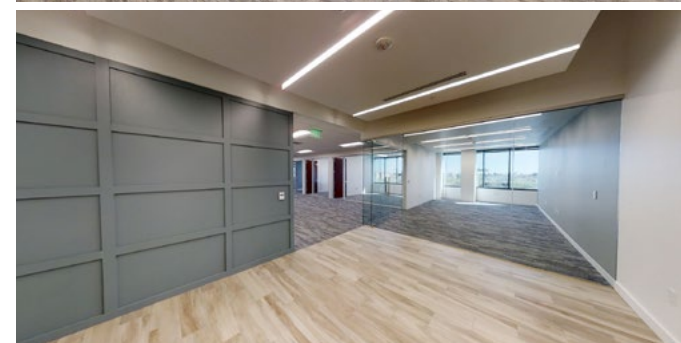

scottsdale nightsight

14350 North 87th Street | Scottsdale, AZ

SPEC SUITE 305 ±4,811 RSF

NORTH

TOUR THE SPACE

Lauren Lovell
+1 602 735 5638
lauren.lovell@cbre.com

Jack Murphy
+1 520 359 5644
jack.murphy5@cbre.com