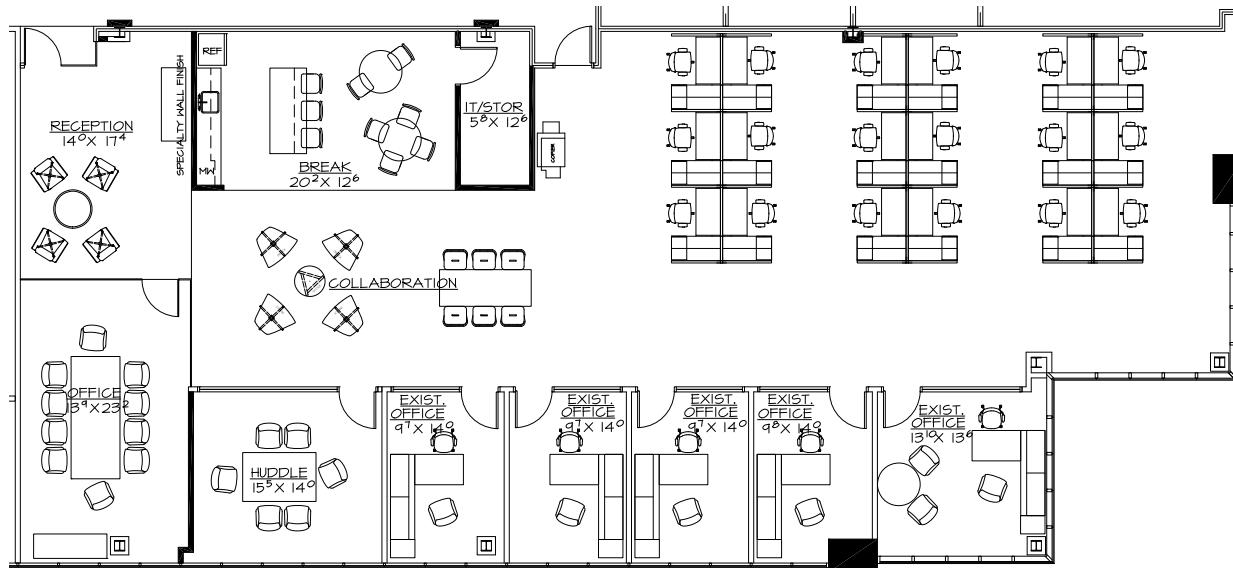

scottsdale nightsight

14350 North 87th Street | Scottsdale, AZ

SPEC SUITE 305 ±4,811 RSF

NORTH

TOUR THE SPACE

Lauren Lovell
+1 602 735 5638
lauren.lovell@cbre.com

Jack Murphy
+1 520 359 5644
jack.murphy5@cbre.com