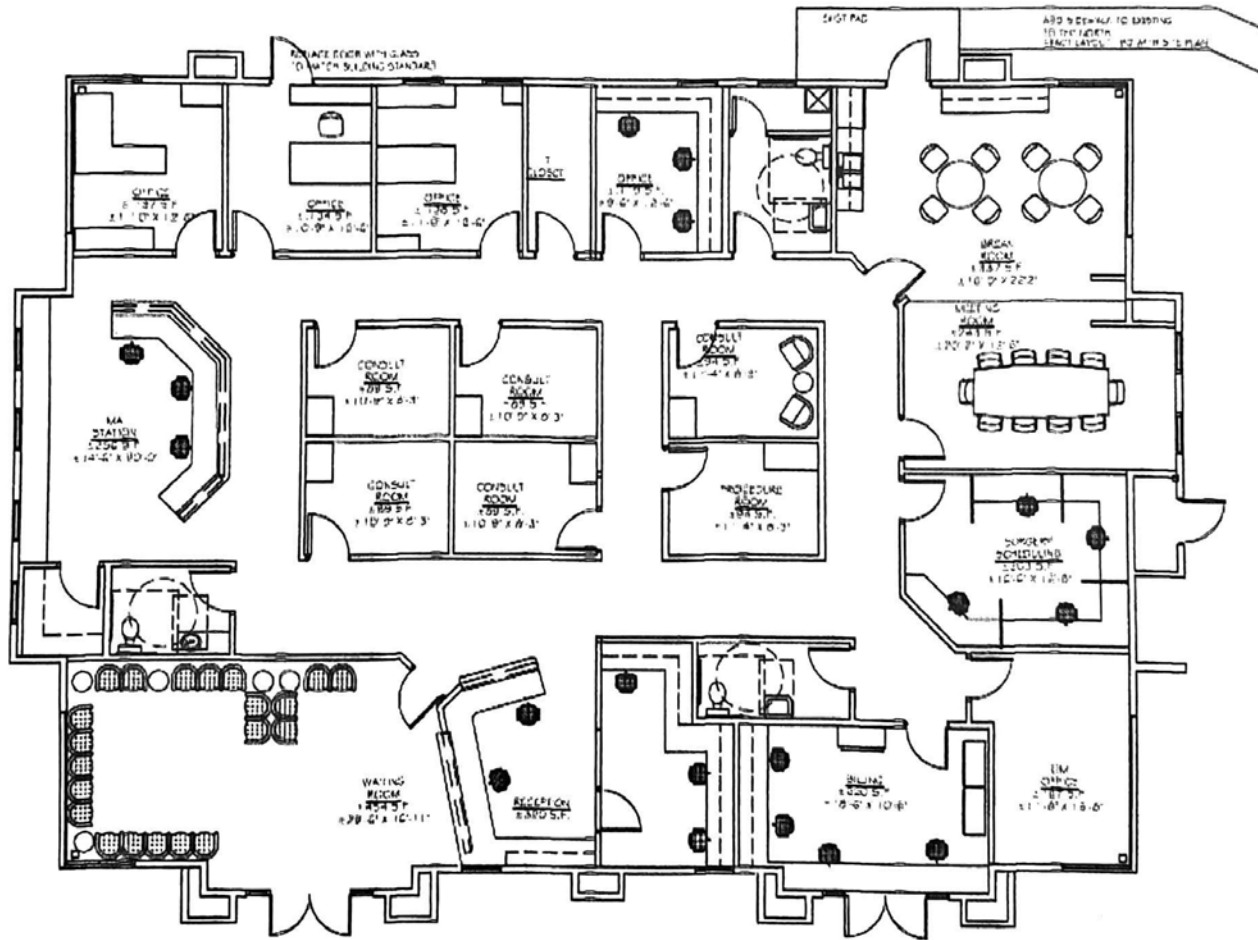

Suite 100 | ±5,005 SF

NOT TO SCALE

CONTACTS

LAUREN LOVELL
+1 602 735 5638
lauren.lovell@cbre.com

©2025 CBRE, Inc. All rights reserved. This information has been obtained from sources believed reliable, but has not been verified for accuracy or completeness. You should conduct a careful, independent investigation of the property and verify all information. Any reliance on this information is solely at your own risk. CBRE and the CBRE logo are service marks of CBRE, Inc. All other marks displayed on this document are the property of their respective owners, and the use of such logos does not imply any affiliation with or endorsement of CBRE. Photos herein are the property of their respective owners. Use of these images without the express written consent of the owner is prohibited. PMStudio_July2025