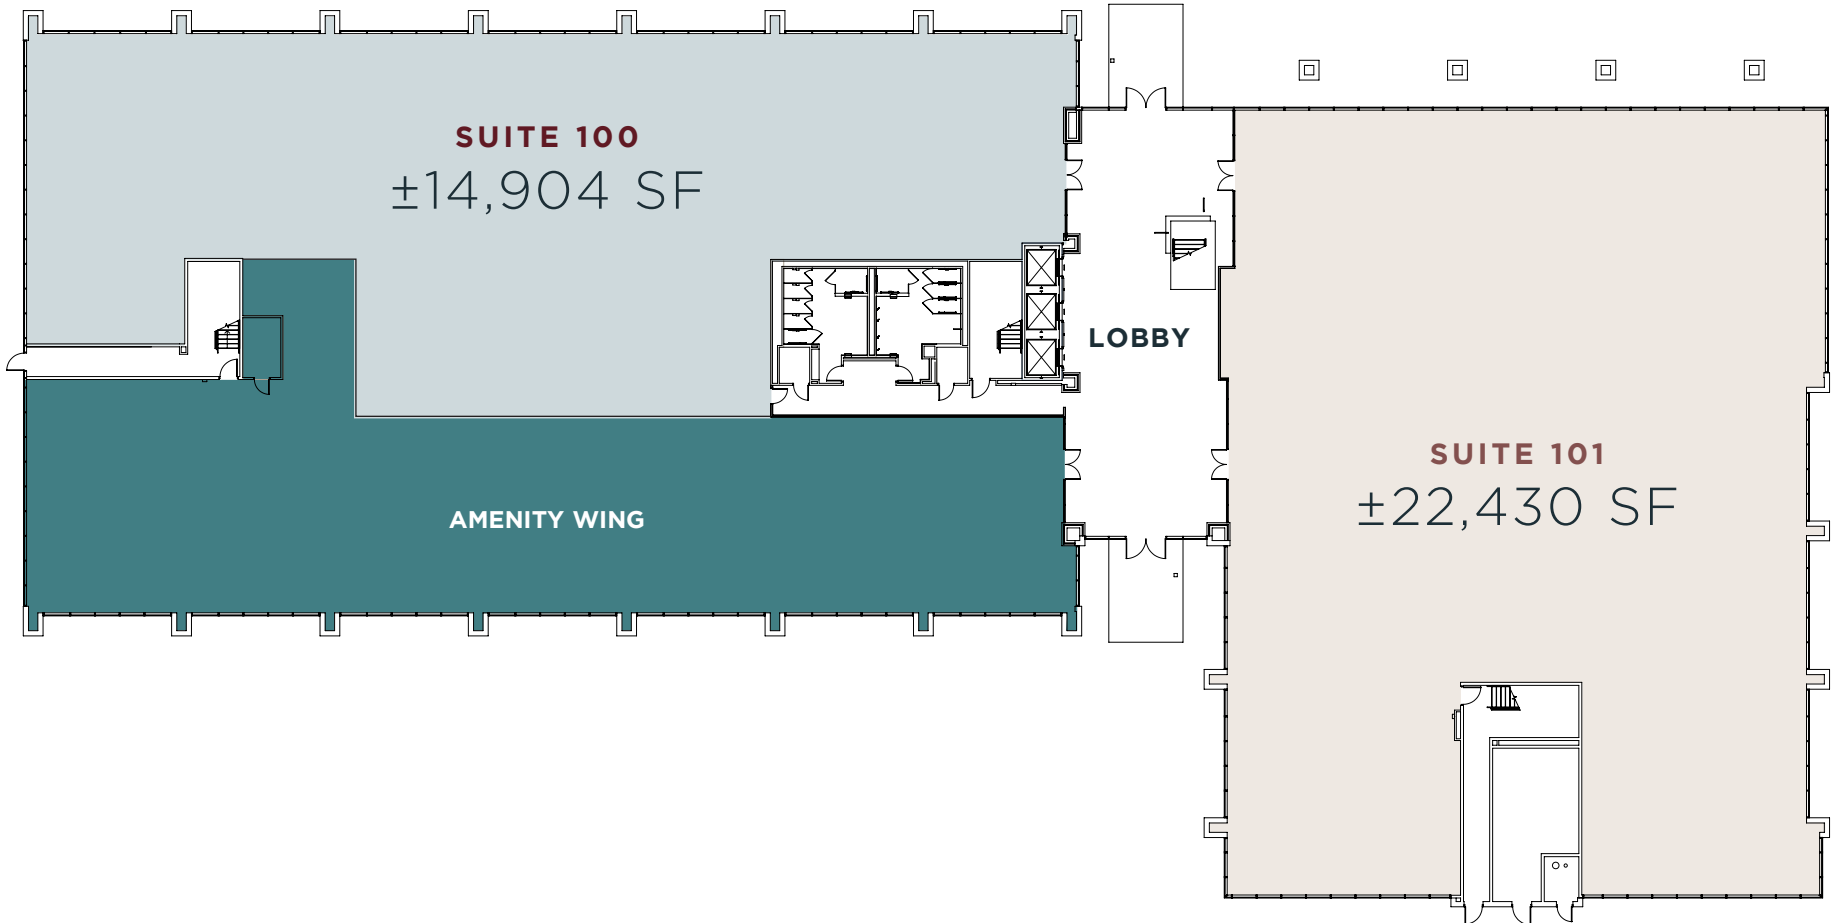

HORIZON BAY

1337 E Rio Salado Parkway, Tempe, AZ

FLOOR 1

±43,929 SF

NOT TO SCALE

**FOR FURTHER INFORMATION,
PLEASE CONTACT**

LAUREN LOVELL
602.735.5638
LAUREN.LOVELL@CBRE.COM

PAT BOYLE
602.423.1905
PAT.BOYLE@CBRE.COM