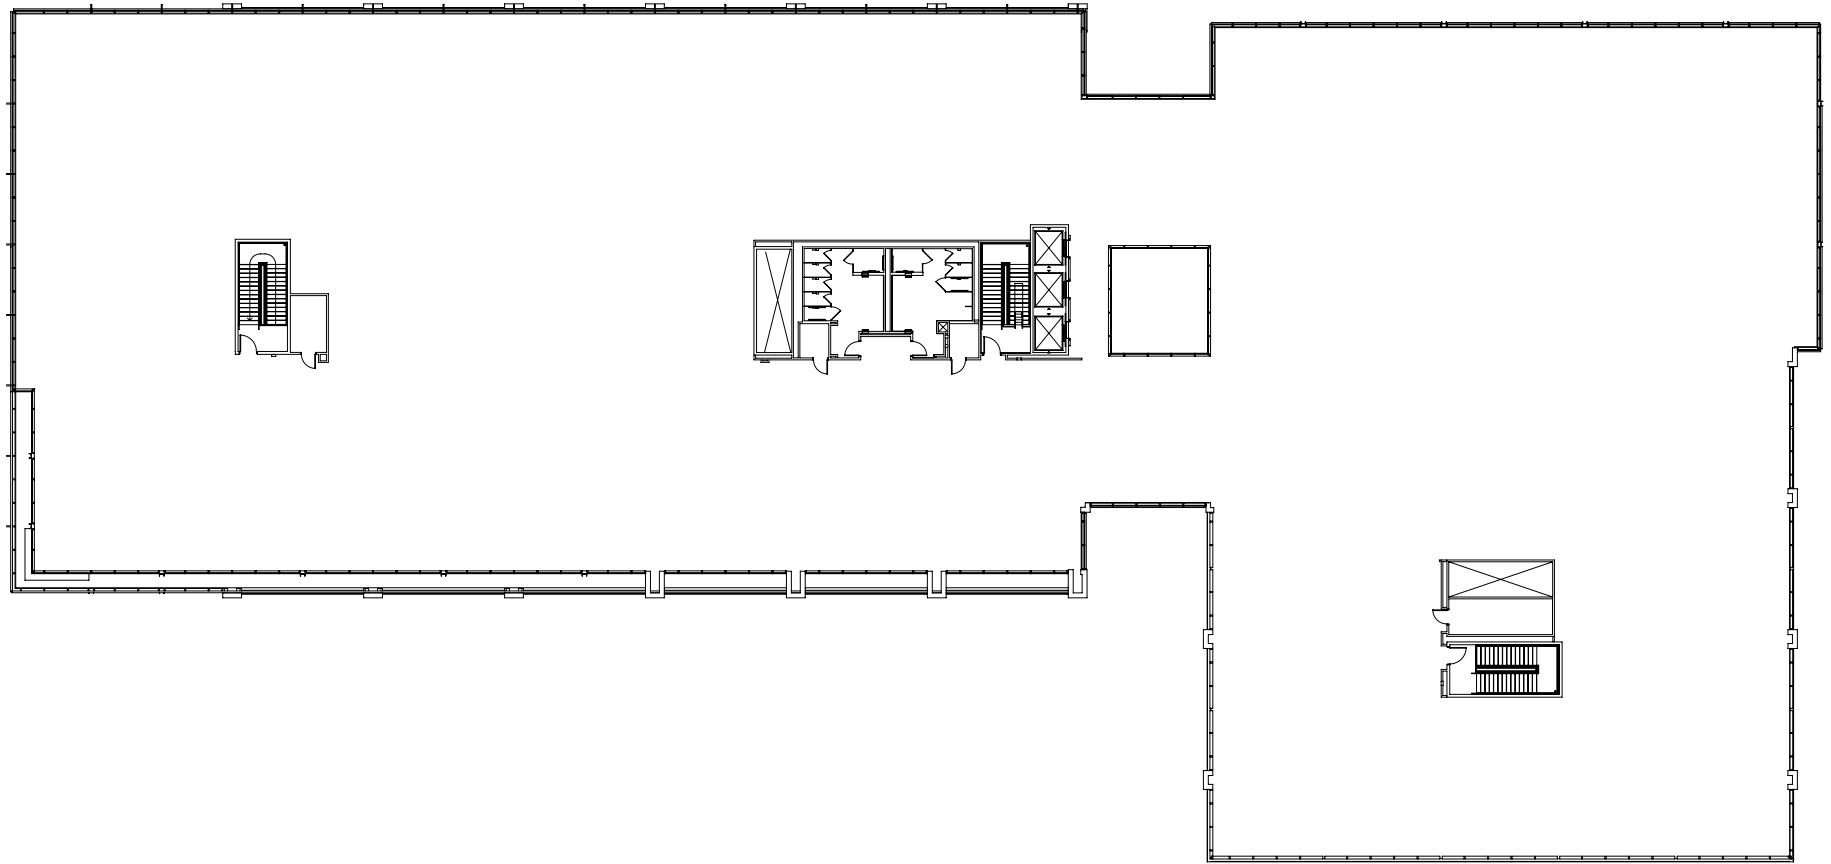

HORIZON BAY

1337 E Rio Salado Parkway, Tempe, AZ

FLOOR 3

±59,679 SF

NOT TO SCALE

**FOR FURTHER INFORMATION,
PLEASE CONTACT**

LAUREN LOVELL
602.735.5638
LAUREN.LOVELL@CBRE.COM

PAT BOYLE
602.423.1905
PAT.BOYLE@CBRE.COM