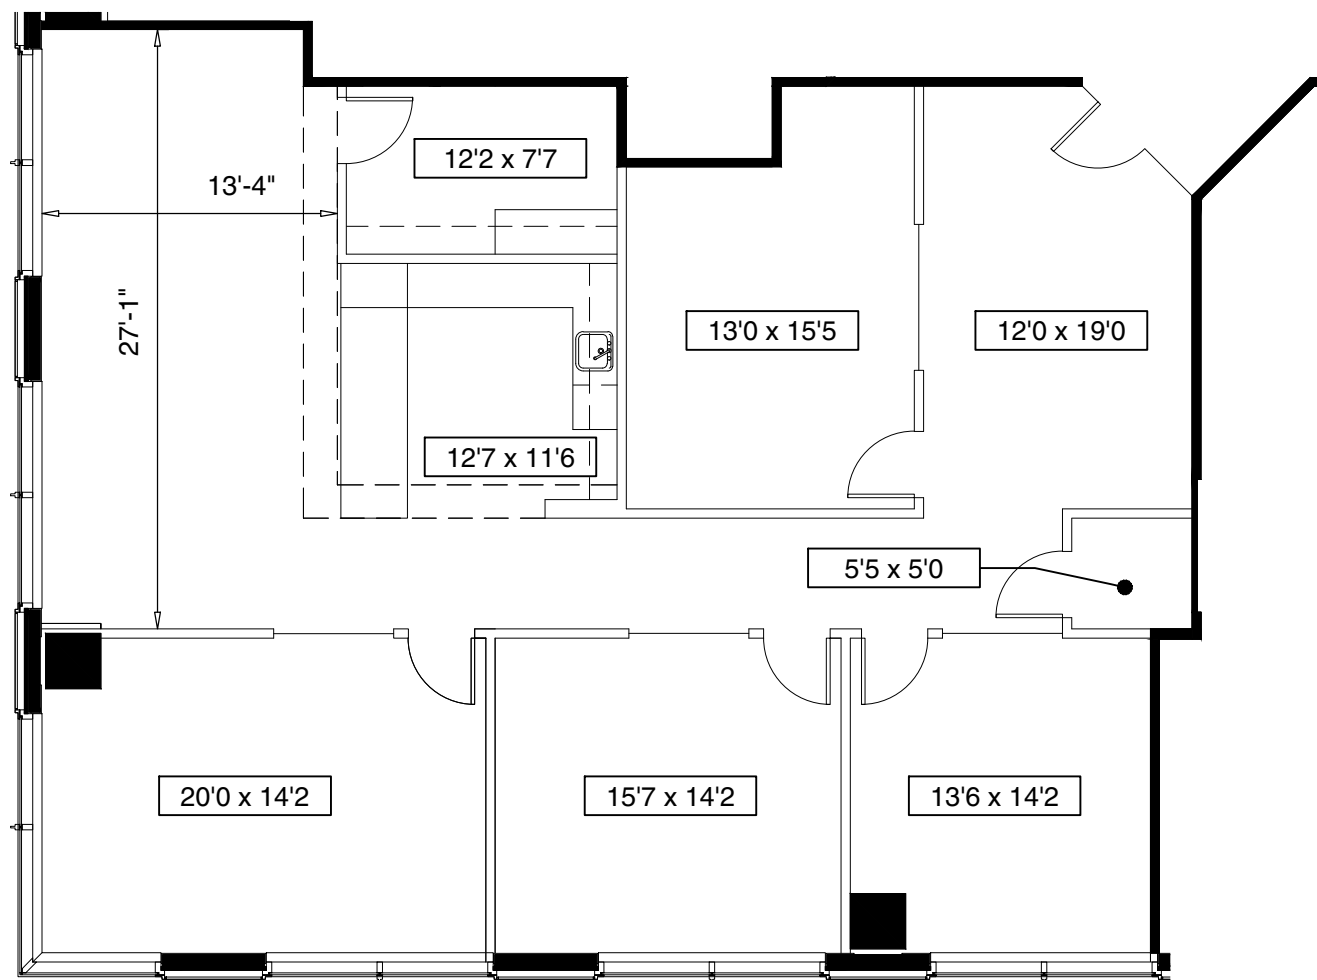

True North
Not to Scale

Key Plan

171 17th Street

Suite 1675 | 2,457 RSF

Jessica Doyle | 404.408.1264
Jessica.Doyle@cbre.com

Eric Ross | 404.229.7629
Eric.Ross@cbre.com

Graham Little | 404.771.7957
Graham.Little@cbre.com

Available Suite

KBS

MurphyMeyers