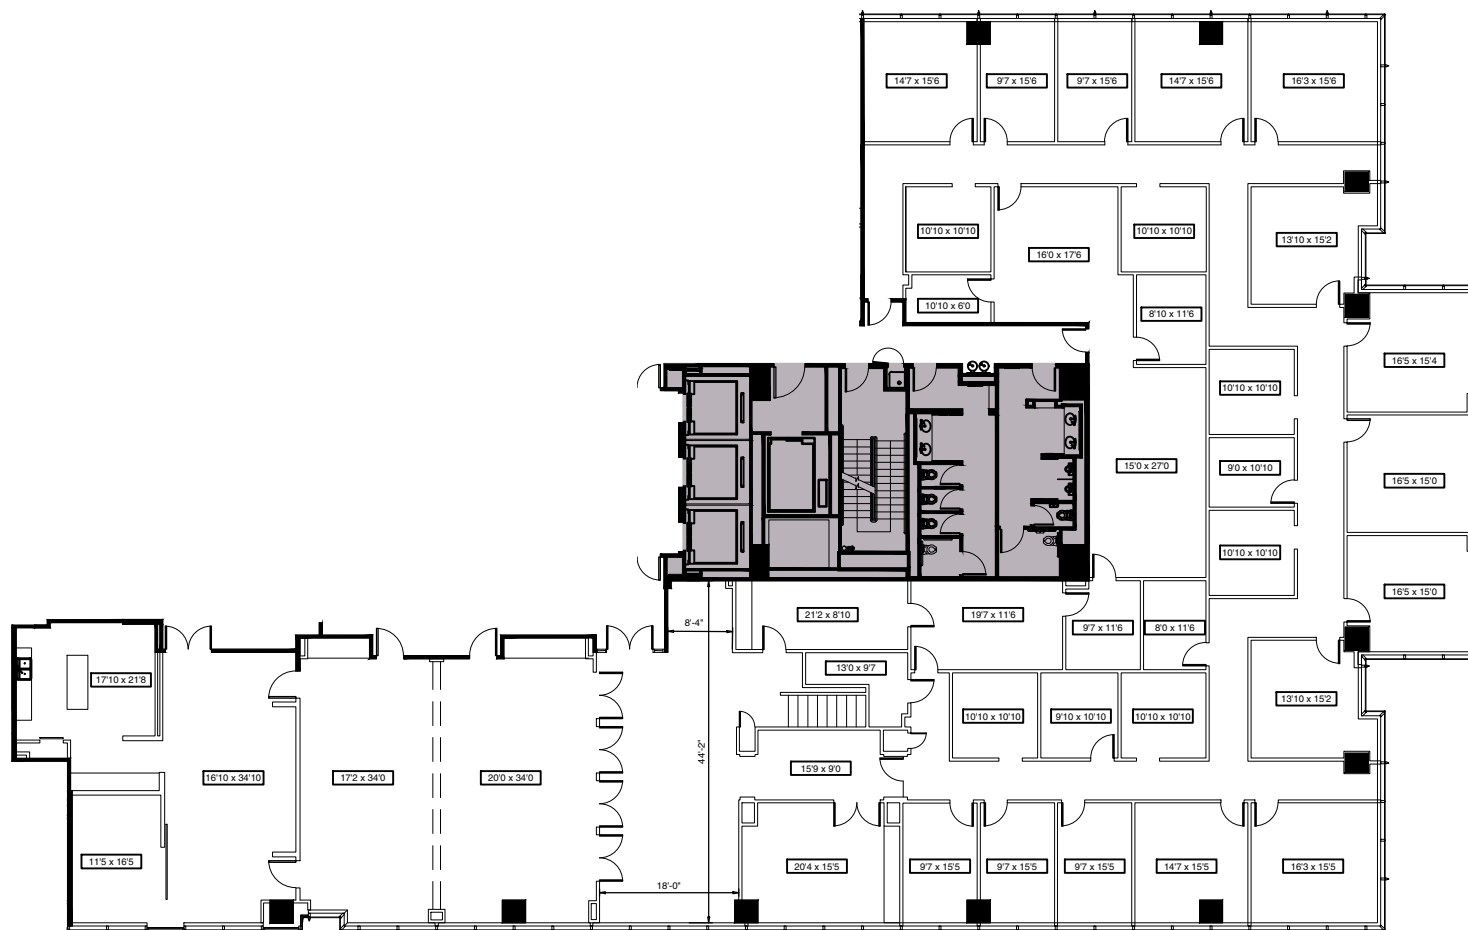

True North
Not to Scale

Key Plan

171 17th Street

Suite 1000 | 14,202 RSF

Jessica Doyle | 404.408.1264
Jessica.Doyle@cbre.com

Eric Ross | 404.229.7629
Eric.Ross@cbre.com

Graham Little | 404.771.7957
Graham.Little@cbre.com

Available Suite

KBS

MurphyMeyers