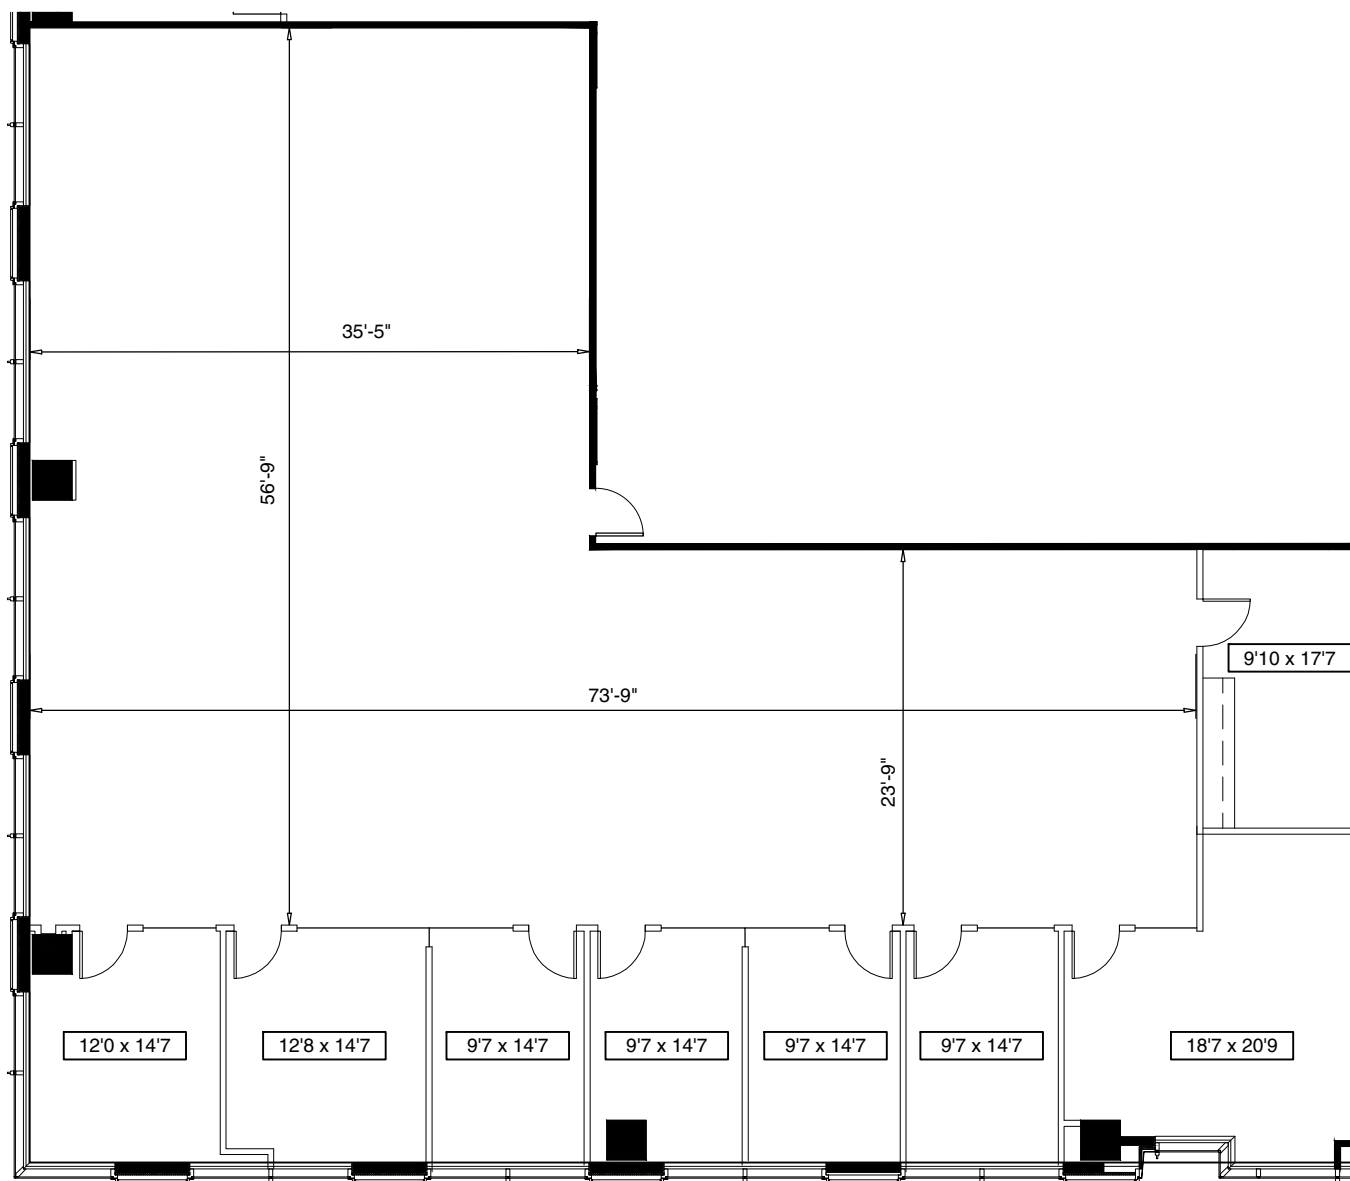

True North
Not to Scale

Key Plan

171 17th Street

Suite 1250 | 5,127 RSF

Jessica Doyle | 404.408.1264
Jessica.Doyle@cbre.com

Eric Ross | 404.229.7629
Eric.Ross@cbre.com

Graham Little | 404.771.7957
Graham.Little@cbre.com

Available Suite

KBS

MurphyMeyers