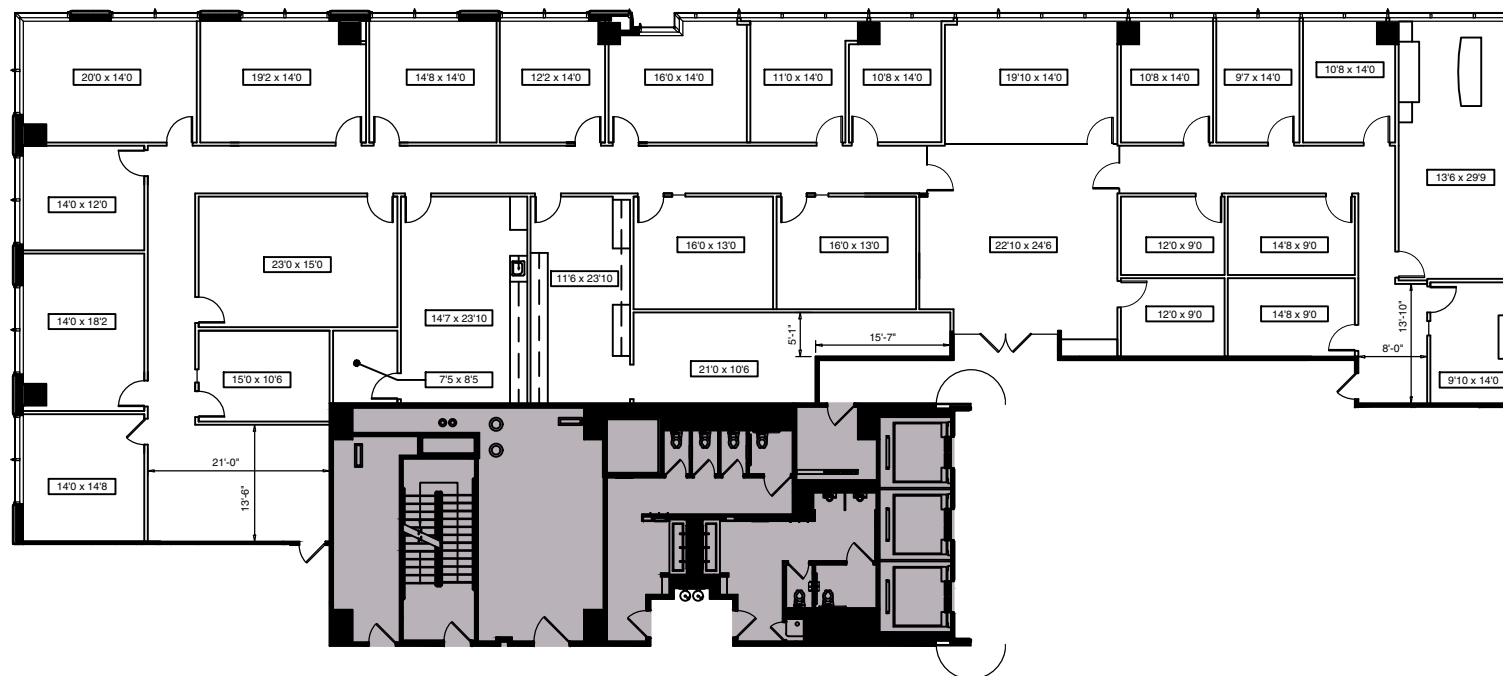

True North
Not to Scale

Key Plan

171 17th Street

Suite 1550 | 9,573 RSF

Jessica Doyle | 404.408.1264
Jessica.Doyle@cbre.com

Eric Ross | 404.229.7629
Eric.Ross@cbre.com

Graham Little | 404.771.7957
Graham.Little@cbre.com

Available Suite

KBS

MurphyMeyers