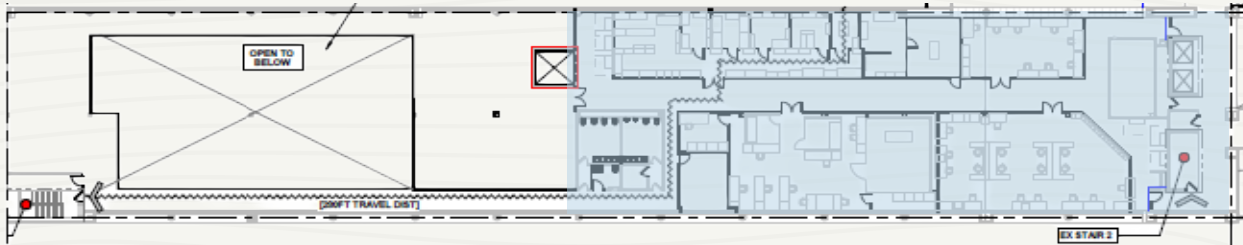

West Wing Up To 44,502 SF

FLOOR PLANS

Lab Space
19,340 SF
SECOND FLOOR

Lab or Office Space
25,162 SF
THIRD FLOOR

Available

26555
Northwestern
Hwy