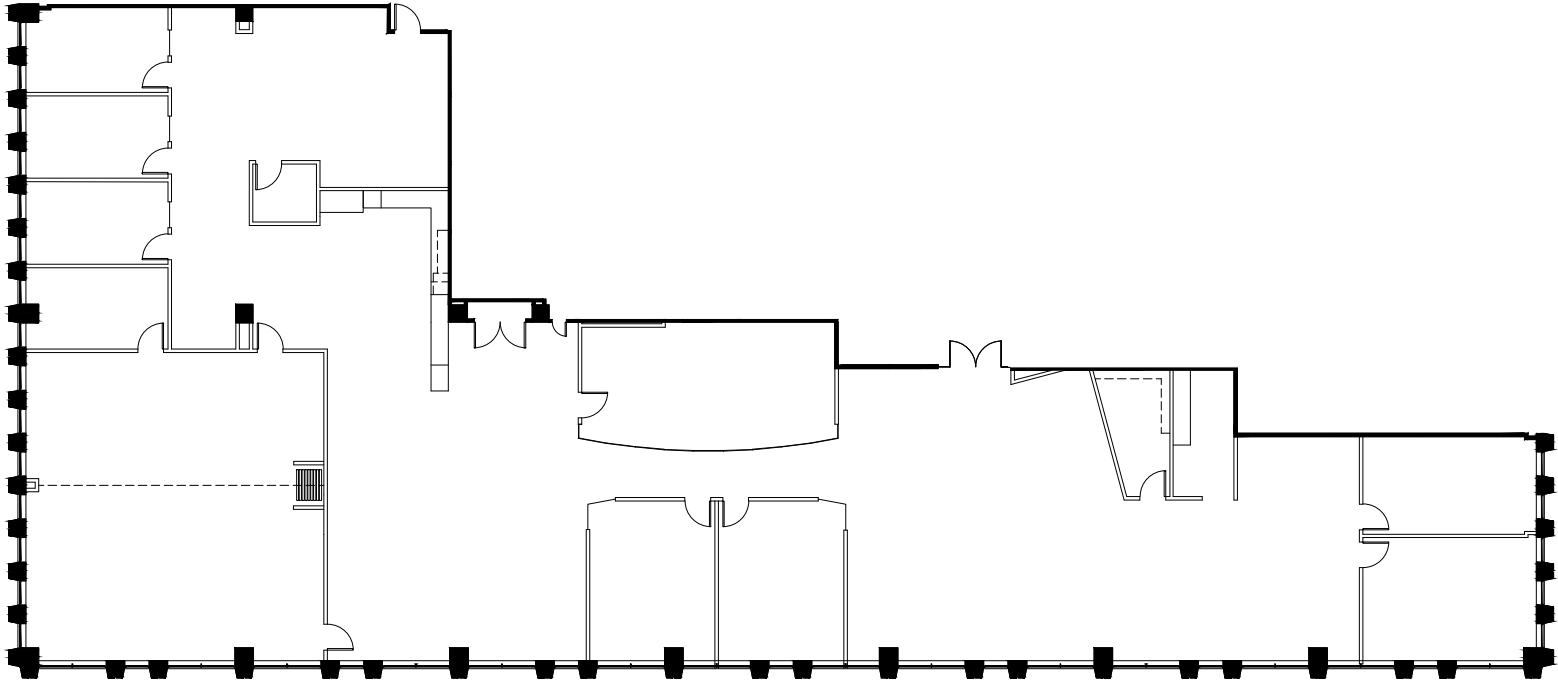

**KEY PLAN**

North

**CBRE**

**NELSON**

**400 COLONY SQUARE • SUITE 600 • 9,599 RSF**

**AVAILABLE SUITE**