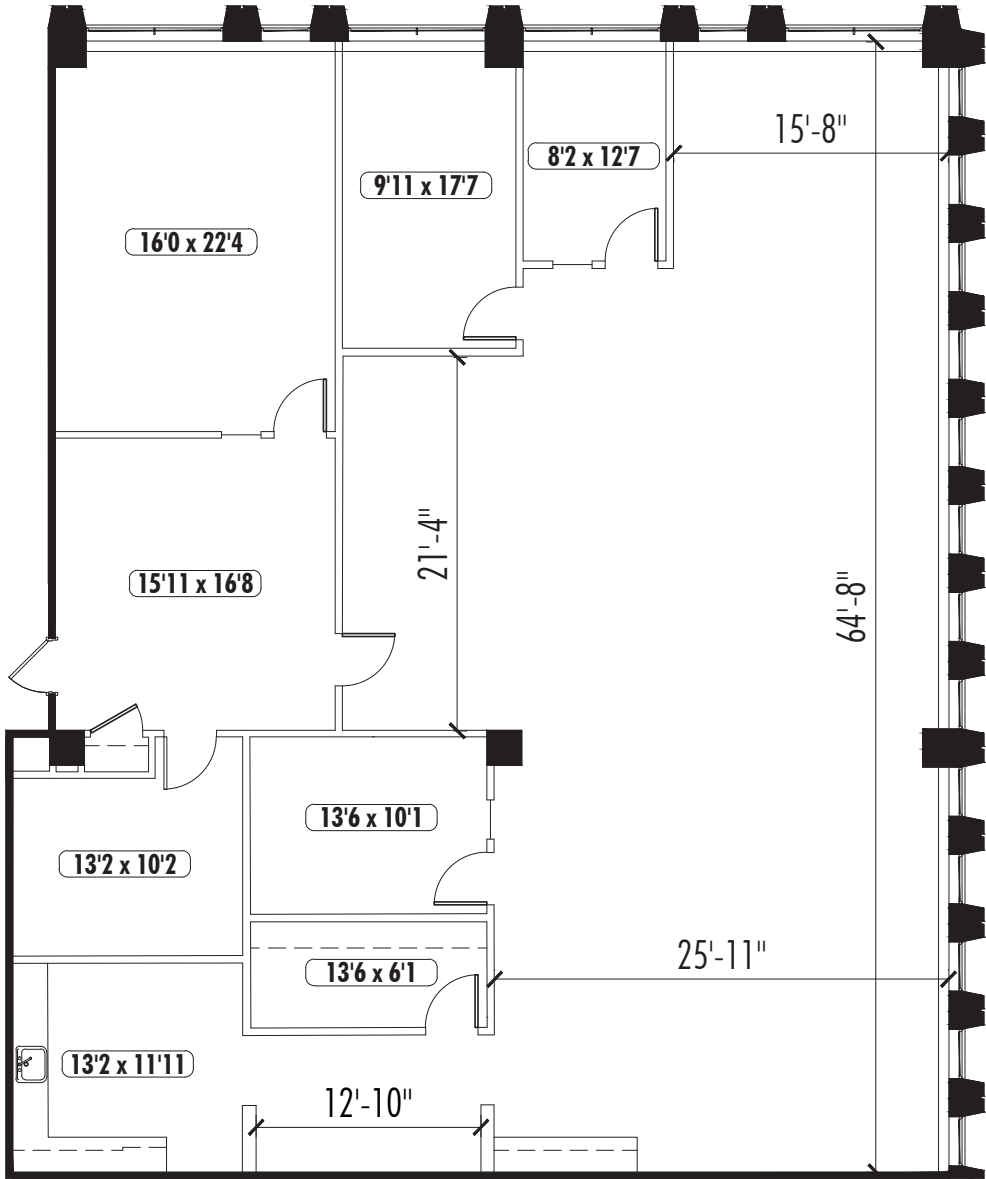

400 COLONY SQUARE, SUITE 1950

4,072 RSF

NELSON

*Interior dimensions are approximate

AVAILABLE SUITE |

06.09.2026

CBRE