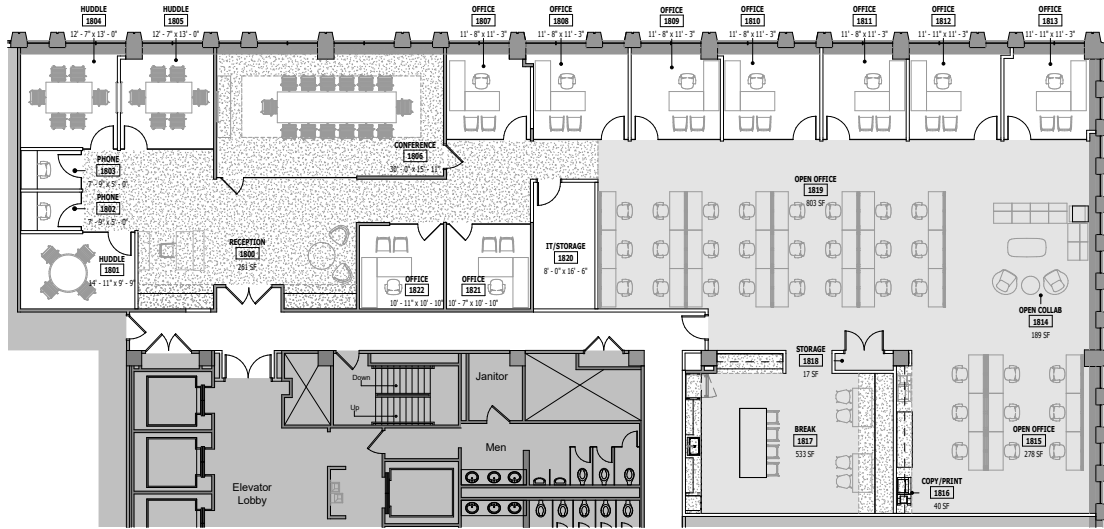

MARKETING PLAN

400 Colony Square | Spec Suite 1800

7,647 RSF

LEGEND:

- EXPOSED CEILING
- ACT CEILING
- GYP CEILING
- NOT IN SCOPE

CARPET TILE
CARPET TILE

WOOD SLAT PANELS

TYPICAL PAINT

BANQUETTE BACK UPHOLSTERY

RUBBER BASE

LAMINATE COUNTER & CABINETS