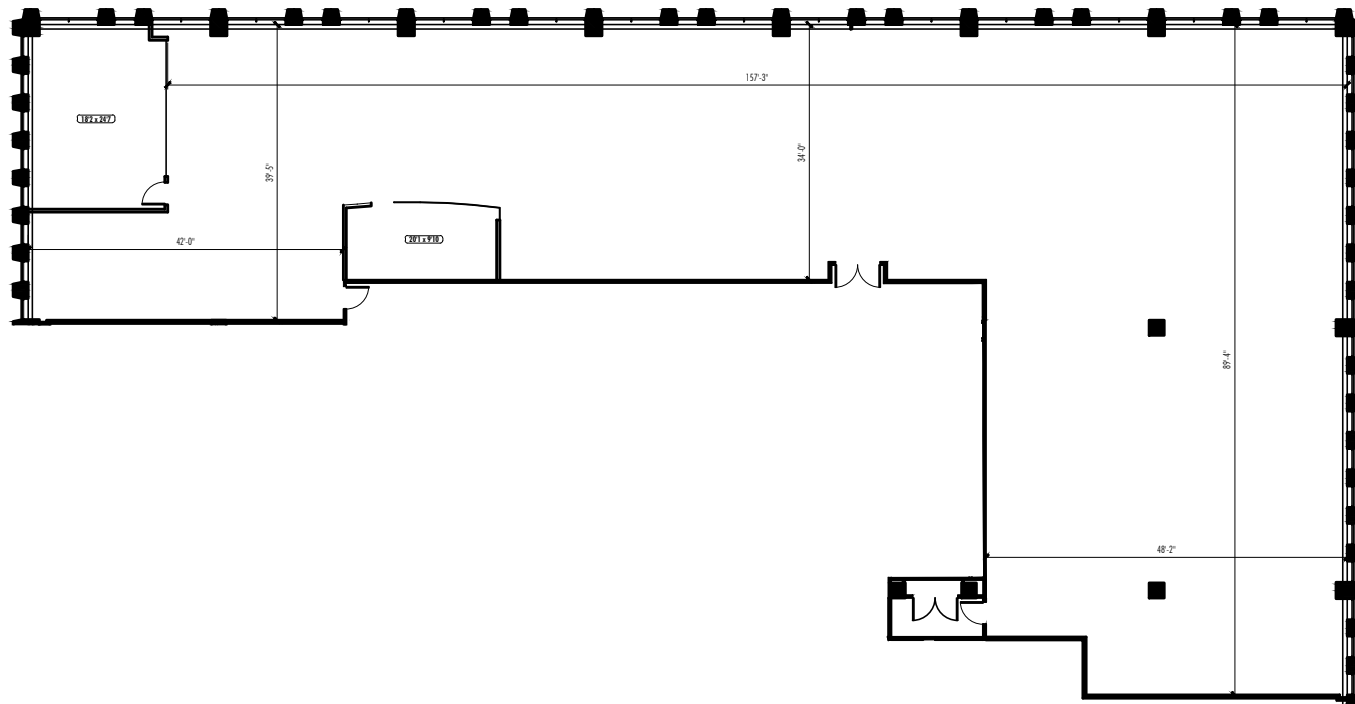

KEY PLAN

North

CBRE

NELSON

400 Colony Square • Suite 650 • 10,573 RSF

Available Suite