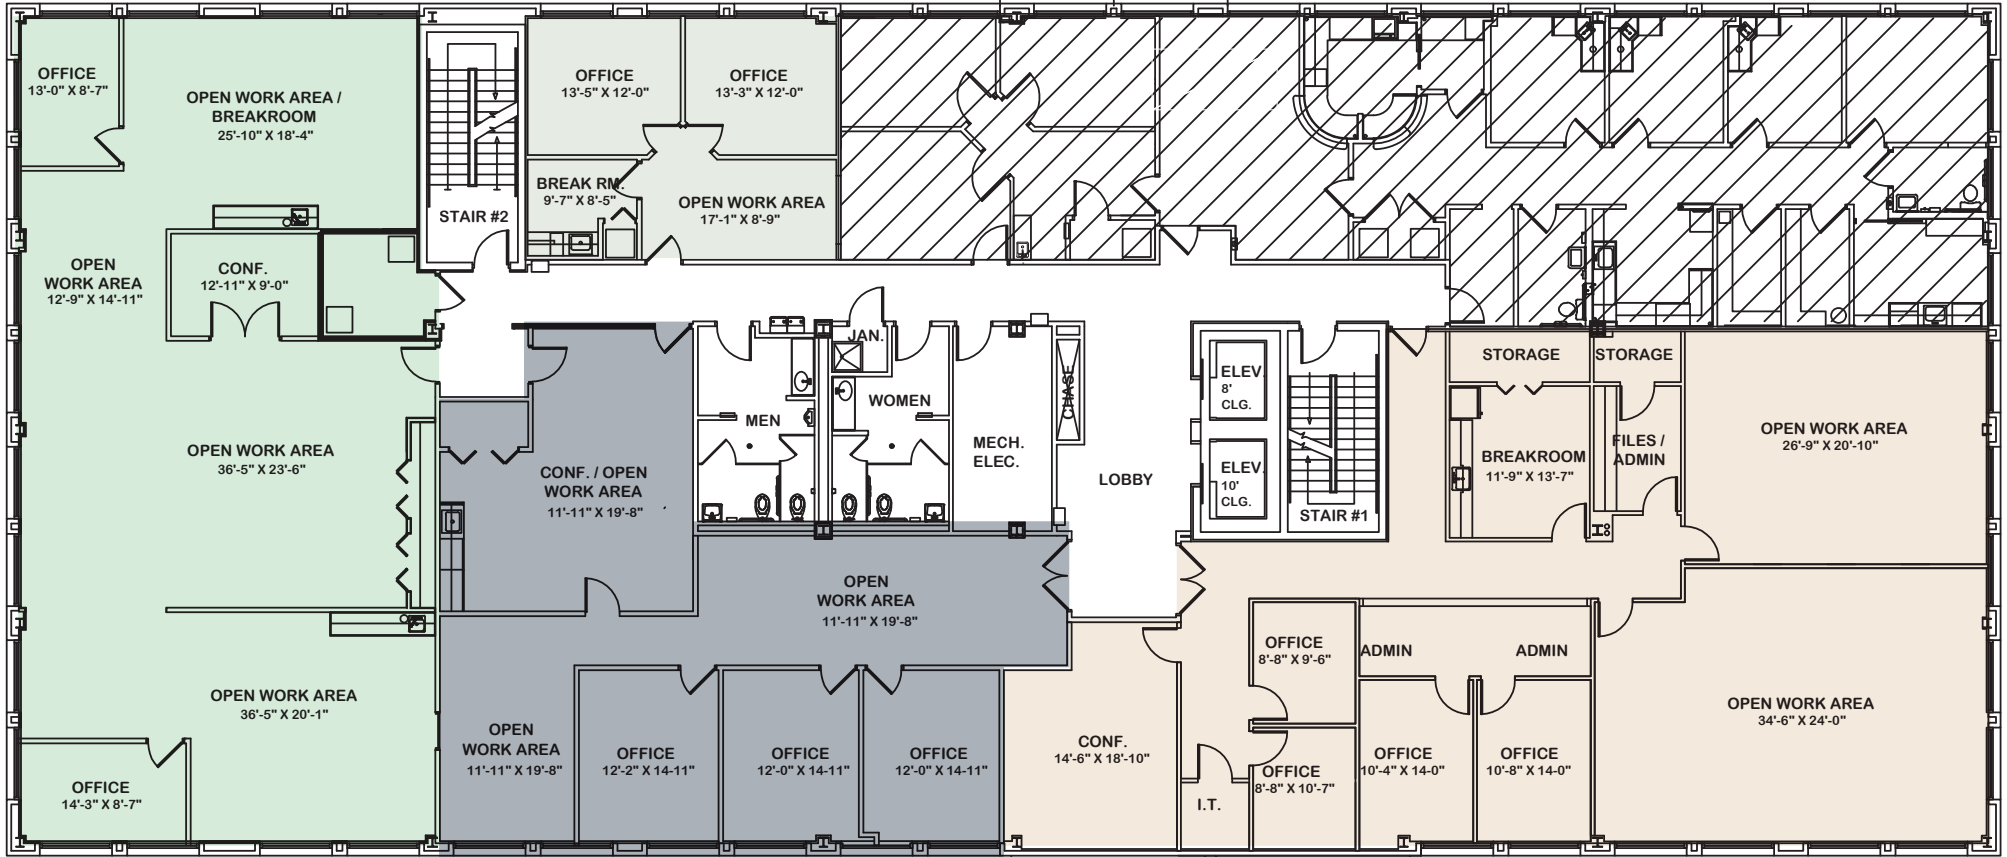

**Up to 10,056 RSF Available*

Suite 303 - 3,288 RSF*

Suite 305 - 723 RSF*

Suite 307 - 3,015 RSF (Leased)

Suite 301 - 2,160 RSF*

Suite 300 - 3,885 RSF*

CONTACT US

KELLEY MATHESON