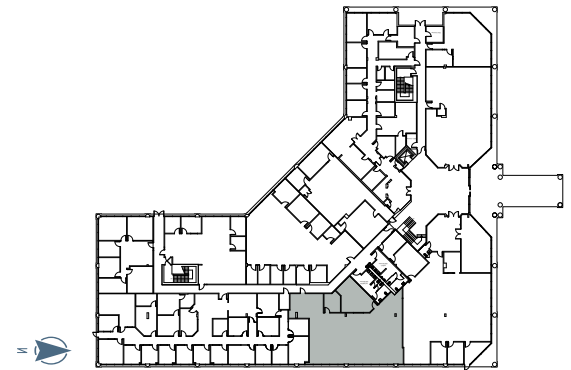

Suite 140-N
3,032 RSF

CONTACT US

KELLEY MATHESON
Senior Vice President
+1 904 687 5217
kelley.matheson@cbre.com

DREW SWITALSKI
Associate
+1 612 214 2580
drew.switalski@cbre.com

ROXANNE KEMPH
Senior Vice President
+1 813 787 1068
roxanne.kemph@cbre.com