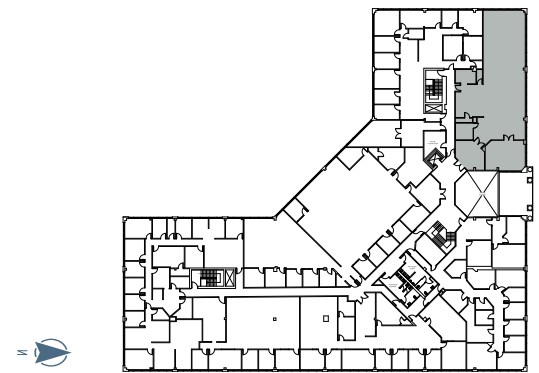

Suite 201-N
3,997 RSF

CONTACT US

KELLEY MATHESON
Senior Vice President
+1 904 687 5217
kelley.matheson@cbre.com

DREW SWITALSKI
Associate
+1 612 214 2580
drew.switalski@cbre.com

ROXANNE KEMPH
Senior Vice President
+1 813 787 1068
roxanne.kemph@cbre.com