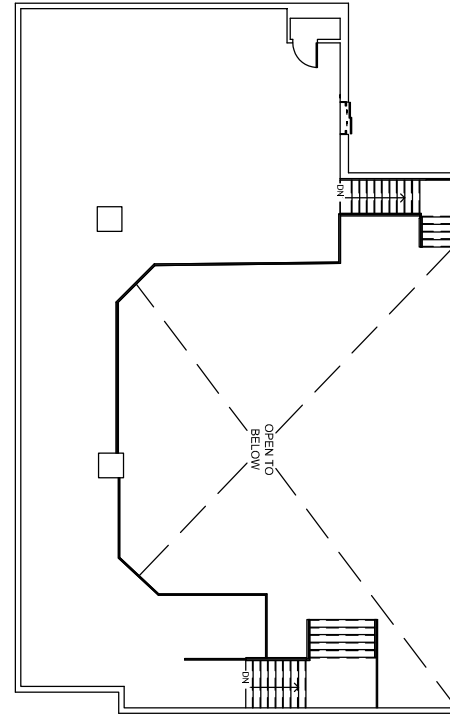

# 1ST FLOOR

SUITE 1348 | 8,000 RSF

MEZZANINE

Key Plan - 1st Floor

NORTH ARROW