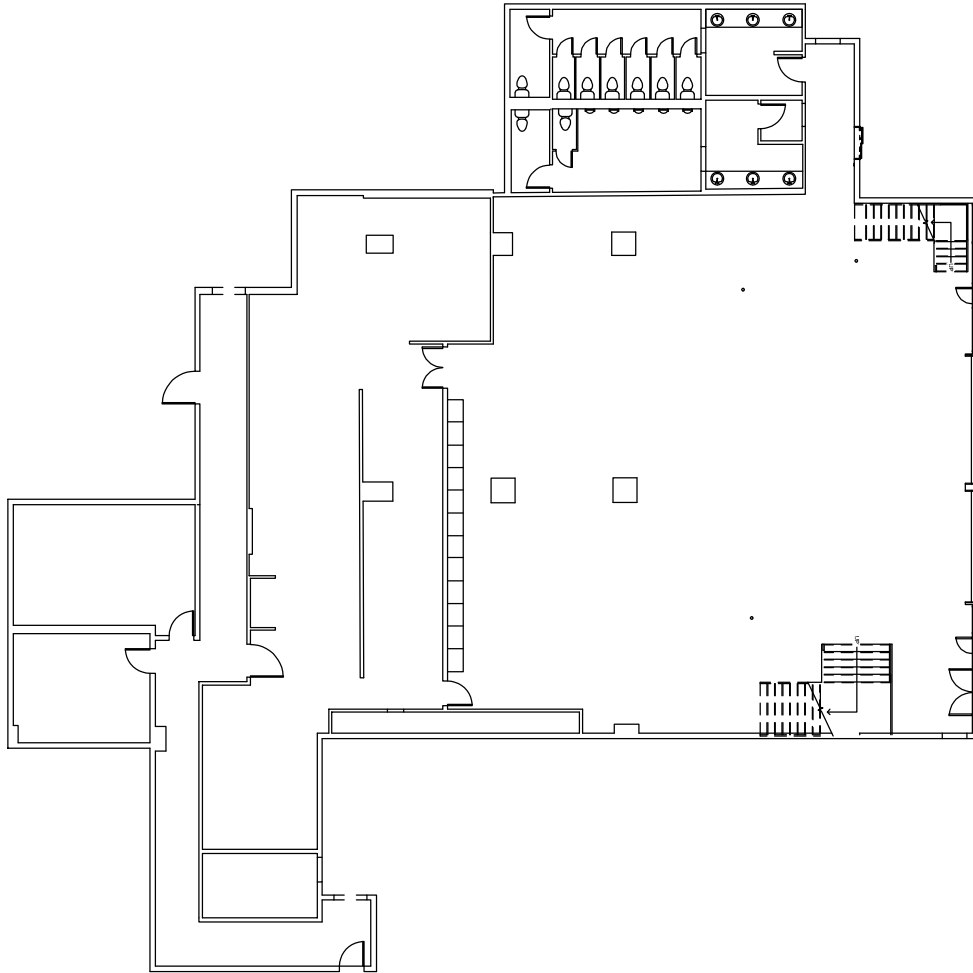

# 1ST FLOOR

SUITE 1348 | 8,000 RSF

MEZZANINE

Key Plan - 1st Floor

NORTH ARROW