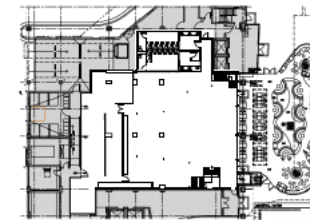

# 1ST FLOOR

SUITE 1348 | 8,000 RSF

MEZZANINE

Key Plan - 1st Floor

NORTH ARROW