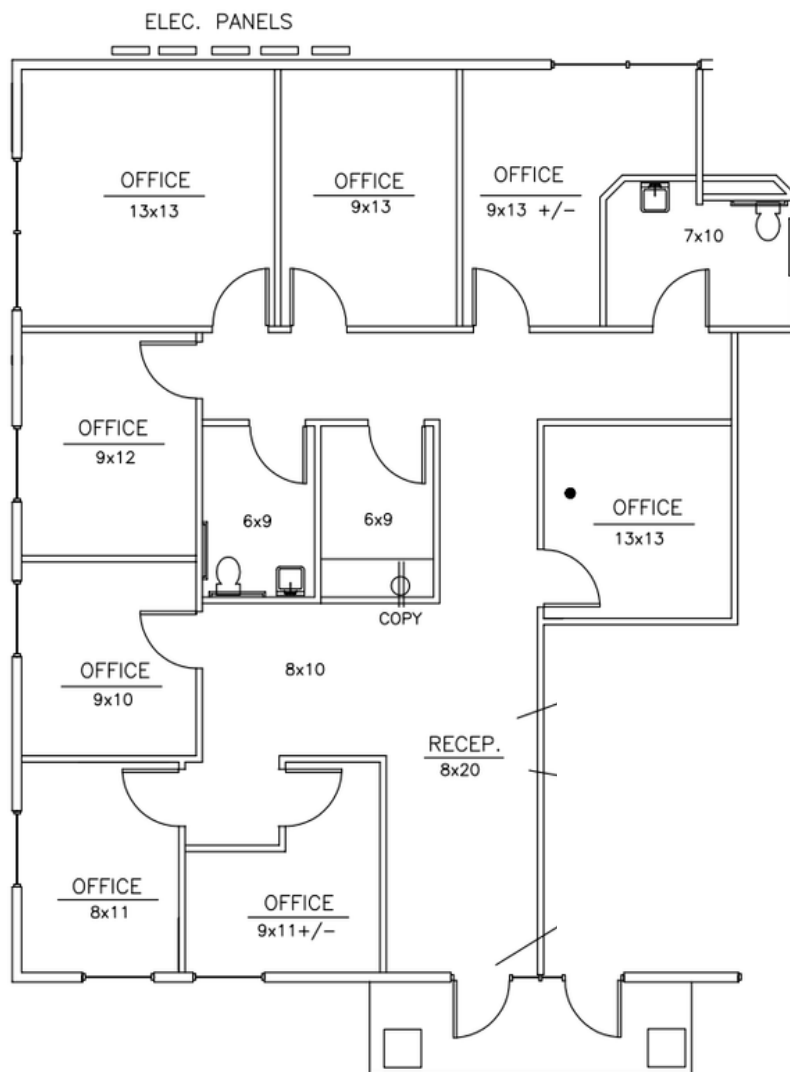

Rockmead Professional Center

605 & 611 Rockmead Dr.
Kingwood, TX 77339
www.cbre.com/properties

Suite 100- 1,800 RSF

Contact Us:

Pamela Sprouse

Vice President

+1 832 335 0277

pamela.sprouse@cbre.com