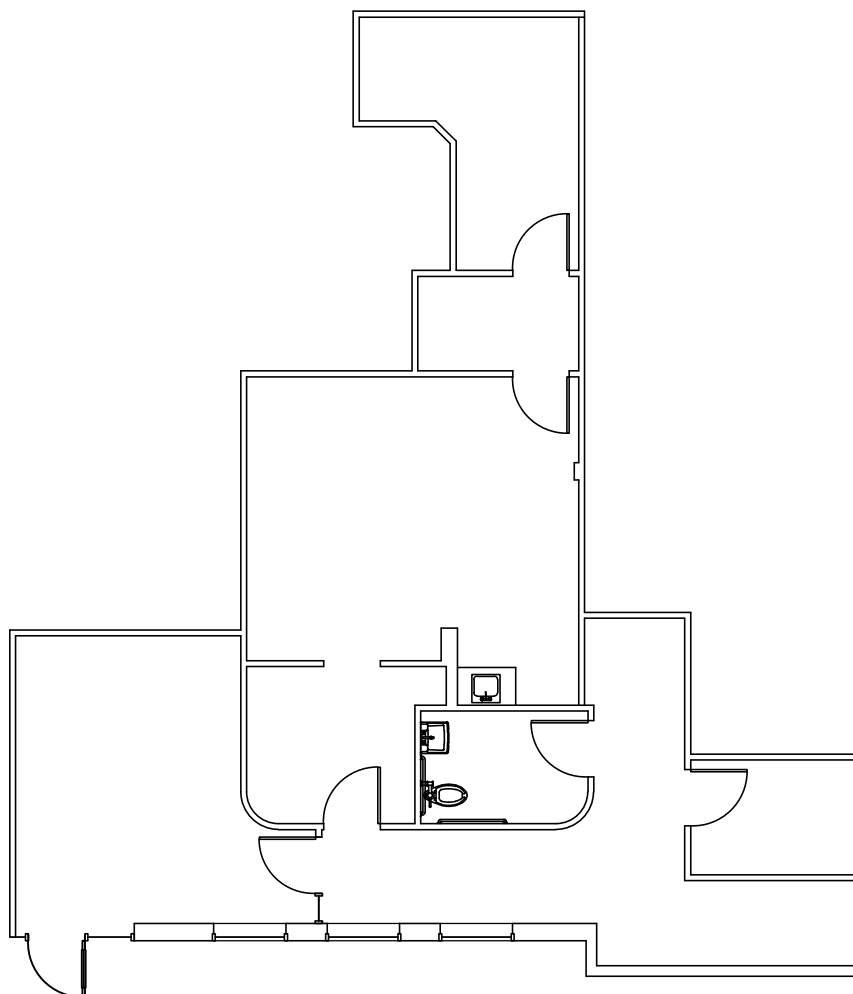

Rockmead Professional Center

605 & 611 Rockmead Dr.
Kingwood, TX 77339
www.cbre.com/properties

Suite - 100A - 1,426 RSF

Contact Us:

Pamela Sprouse

Vice President

+1 832 335 0277

pamela.sprouse@cbre.com