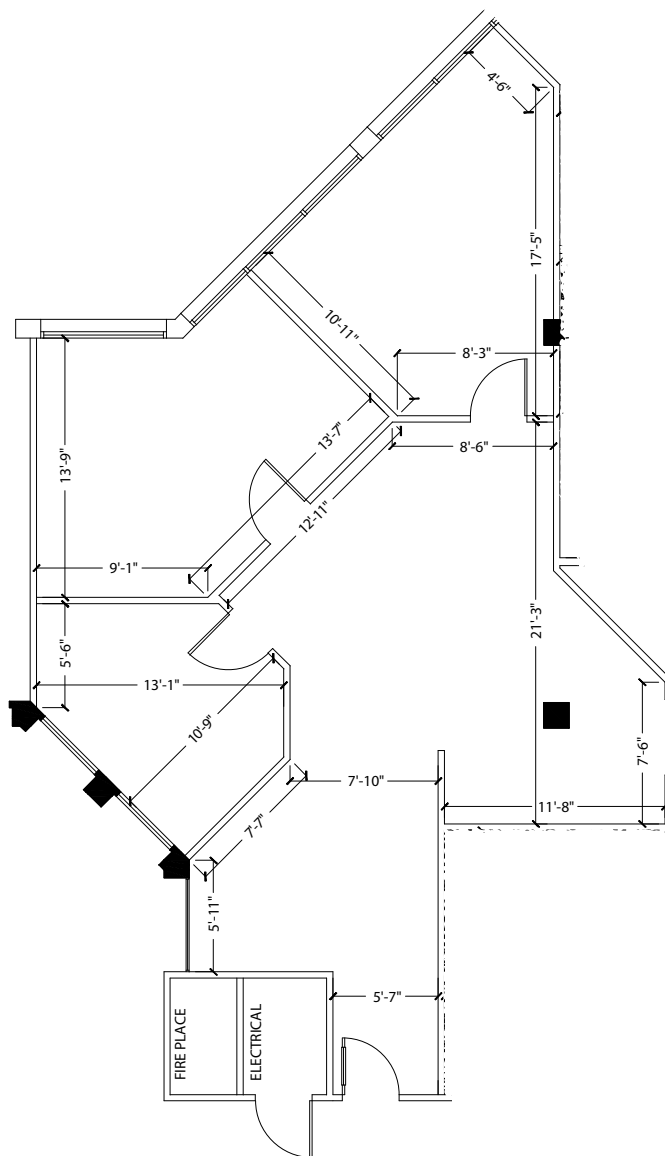

# 4645 Sweetwater

4645 Sweetwater Blvd.  
Sugar Land, TX 77479  
[www.cbre.com/properties](http://www.cbre.com/properties)

Suite 850 - 1,324 RSF