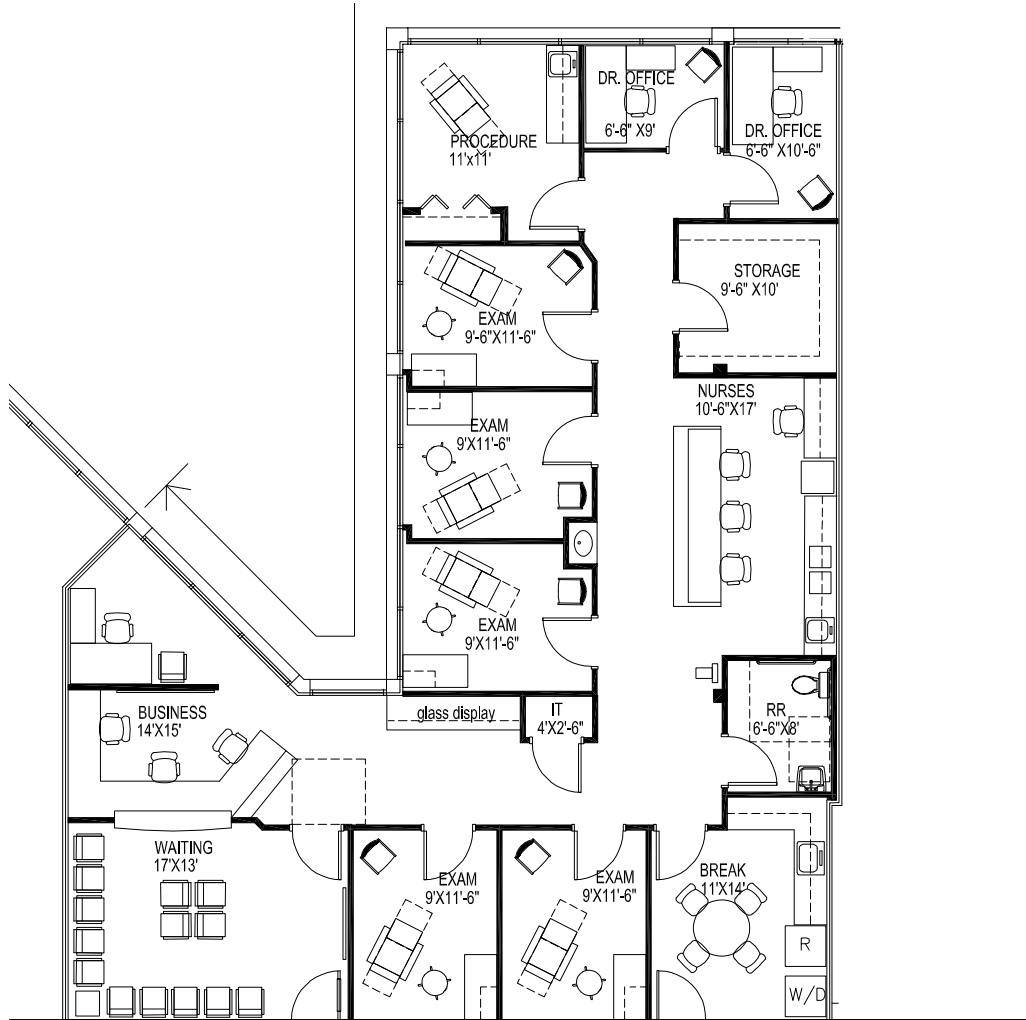

# 4665 Sweetwater

4665 Sweetwater Blvd.  
Sugar Land, TX 77479  
[www.cbre.com/properties](http://www.cbre.com/properties)

Suite 103/400 - 2,777 RSF