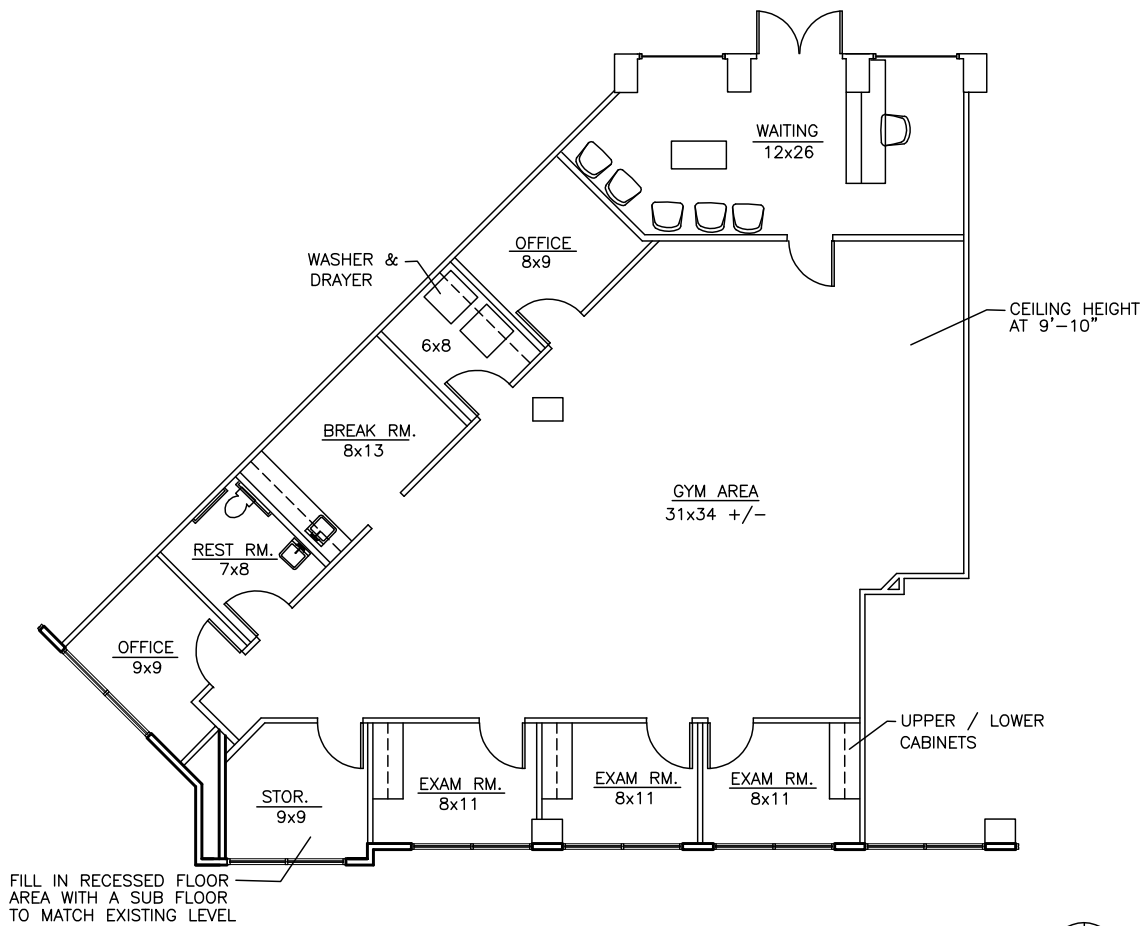

The Rotunda Building

5819 Highway 6
Missouri City, TX 77459
www.cbre.com/properties

Suite 100A- 2,486 RSF

Available 11/1/2026

Contact Us:

Pamela Sprouse

Vice President
+1 832 335 0277

pamela.sprouse@cbre.com