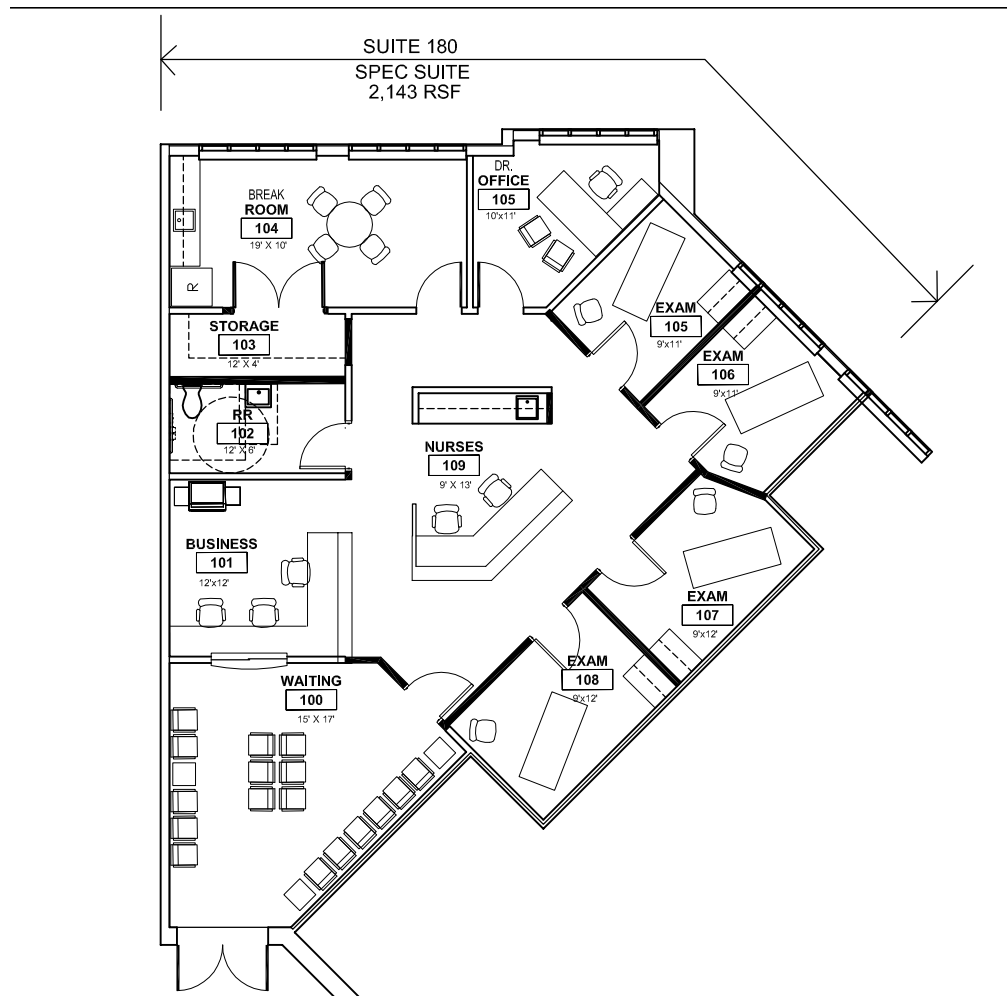

# The Rotunda Building

5819 Highway 6  
Missouri City, TX 77459  
[www.cbre.com/properties](http://www.cbre.com/properties)

Suite 180 - 2,143 RSF

**SPEC SUITE**