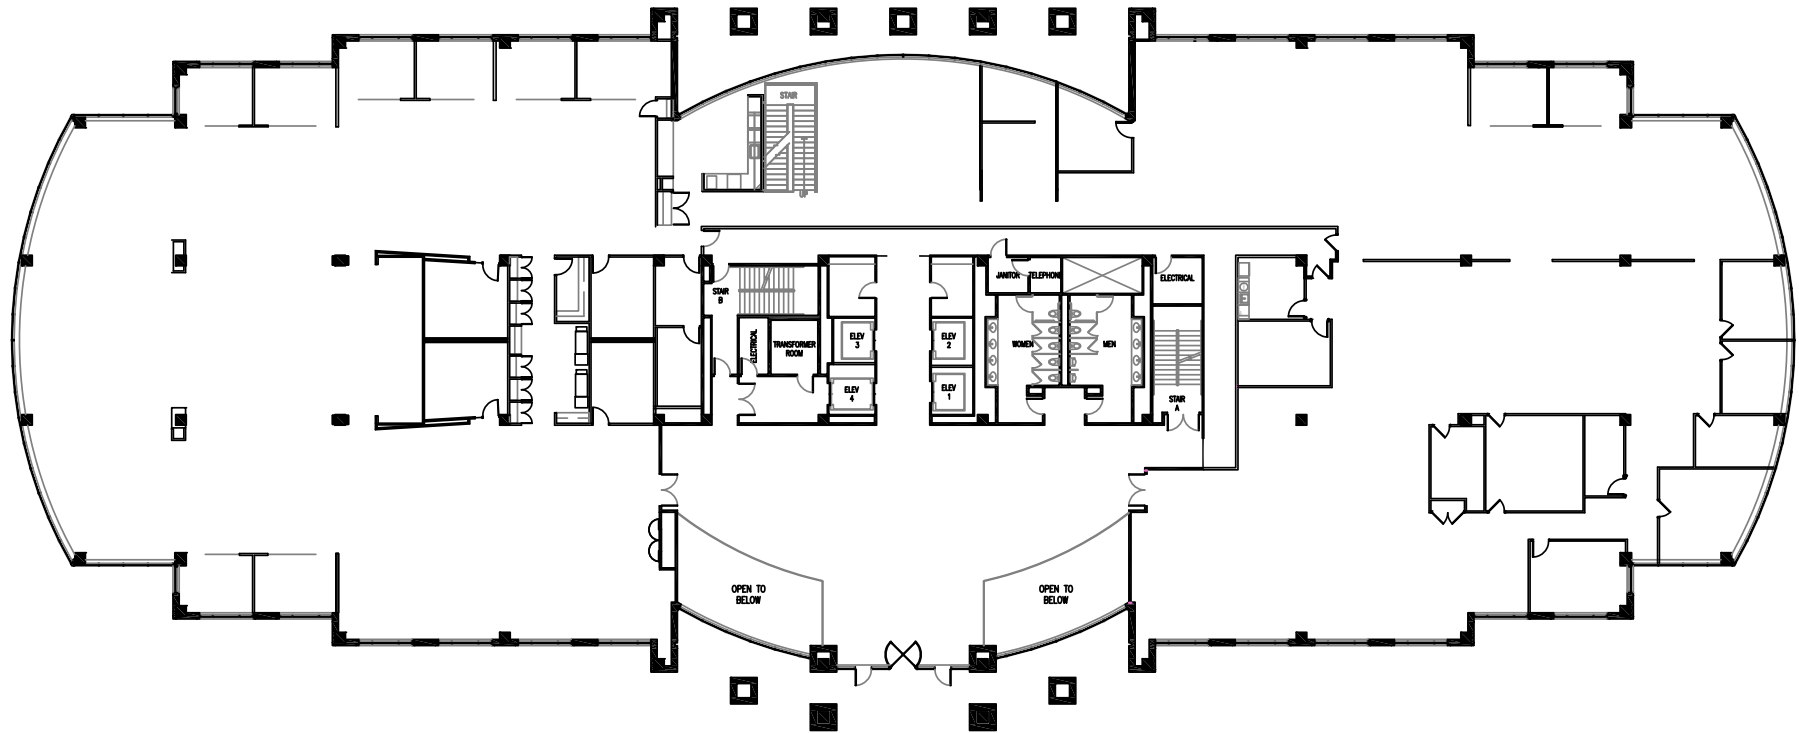

HIGHLAND LANDMARK I

3075 Highland Pkwy, Downers Grove, IL

1ST FLOOR
34,377 SF

ROB GRAHAM

rob.graham@cbre.

+1 847 706 4034

MADLINE LELAND

madeline.leland@cbre.com