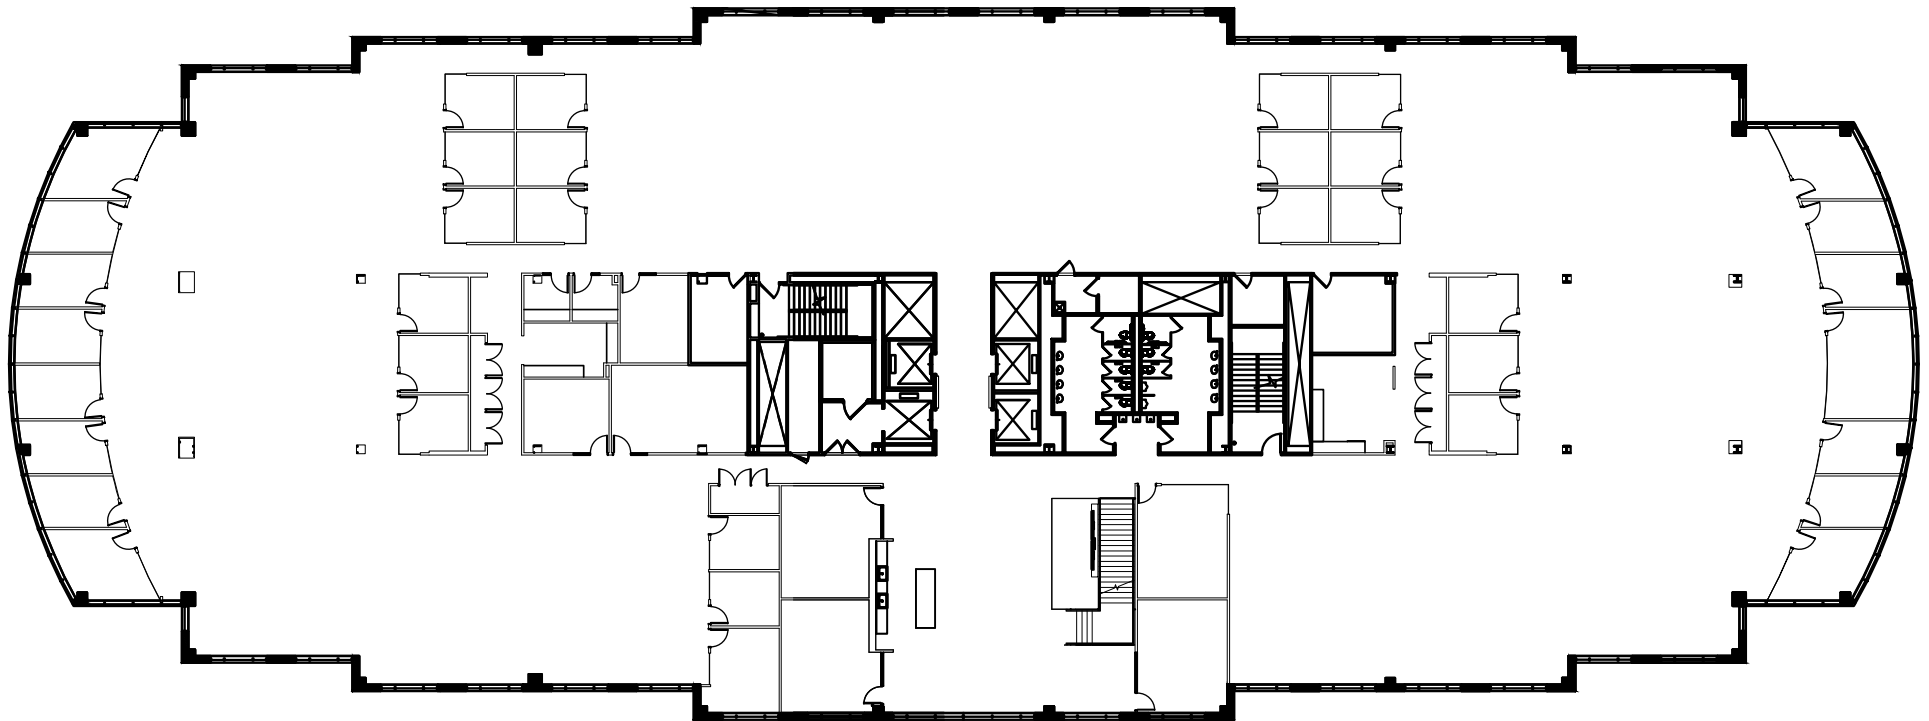

HIGHLAND LANDMARK I

3075 Highland Pkwy, Downers Grove, IL

5TH FLOOR
37,779 SF

ROB GRAHAM

rob.graham@cbre.com

+1 847 706 4034

MADELINE LELAND

madeline.leland@cbre.com