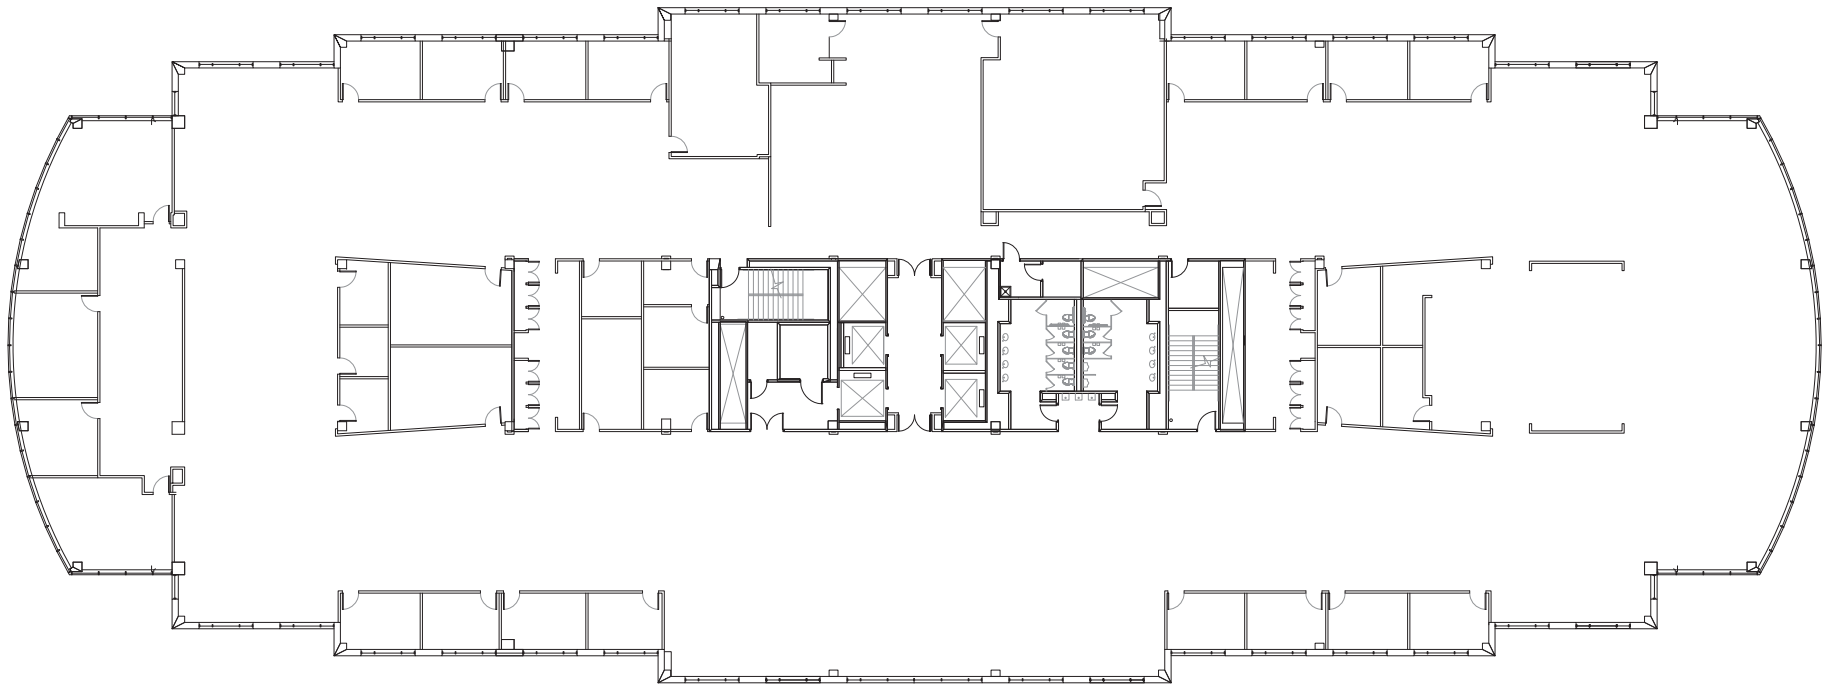

HIGHLAND LANDMARK I

3075 Highland Pkwy, Downers Grove, IL

2ND FLOOR
37,779 SF

ROB GRAHAM

rob.graham@cbre.com

+1 847 706 4034

MADLINE LELAND

madeline.leland@cbre.com