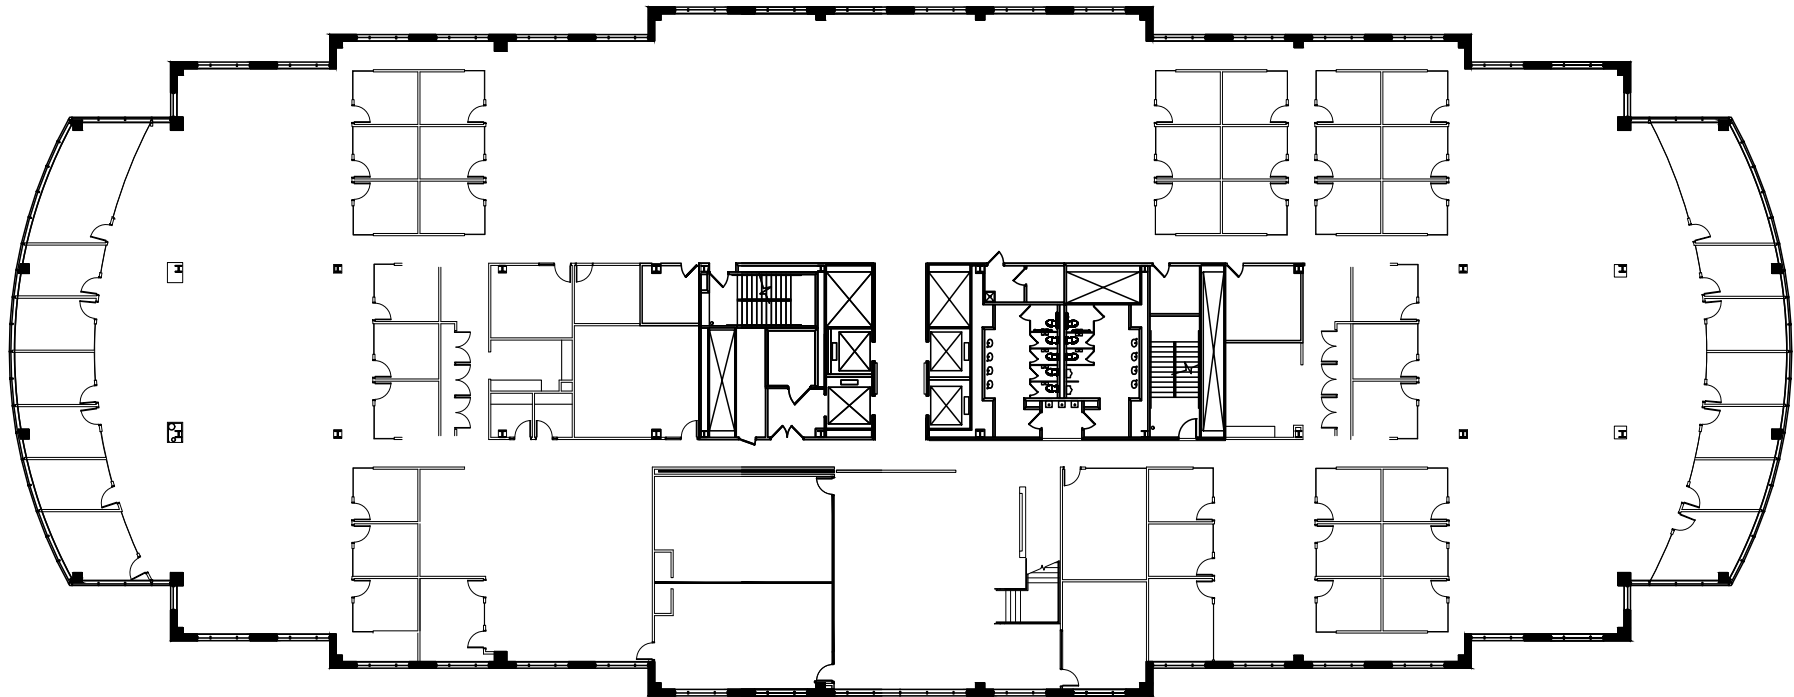

HIGHLAND LANDMARK I

3075 Highland Pkwy, Downers Grove, IL

4TH FLOOR
37,779 SF

ROB GRAHAM

rob.graham@cbre.com

+1 847 706 4034

MADLINE LELAND

madeline.leland@cbre.com