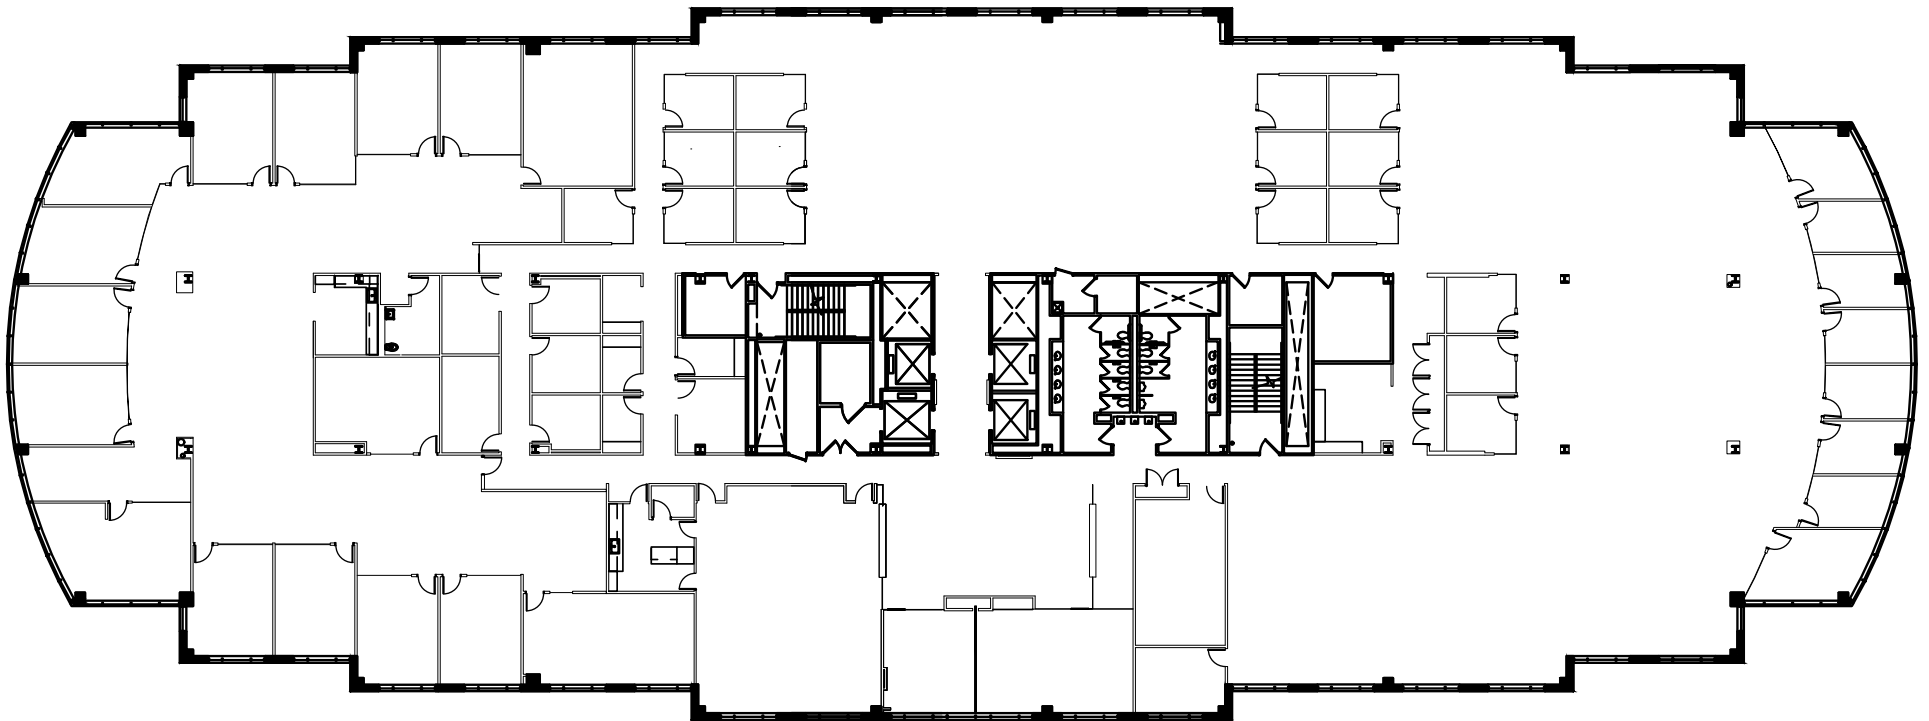

# HIGHLAND LANDMARK I

3075 Highland Pkwy, Downers Grove, IL

6TH FLOOR  
37,779 SF

**ROB GRAHAM**

rob.graham@cbre.com

+1 847 706 4034

**MADLINE LELAND**

madeline.leland@cbre.com