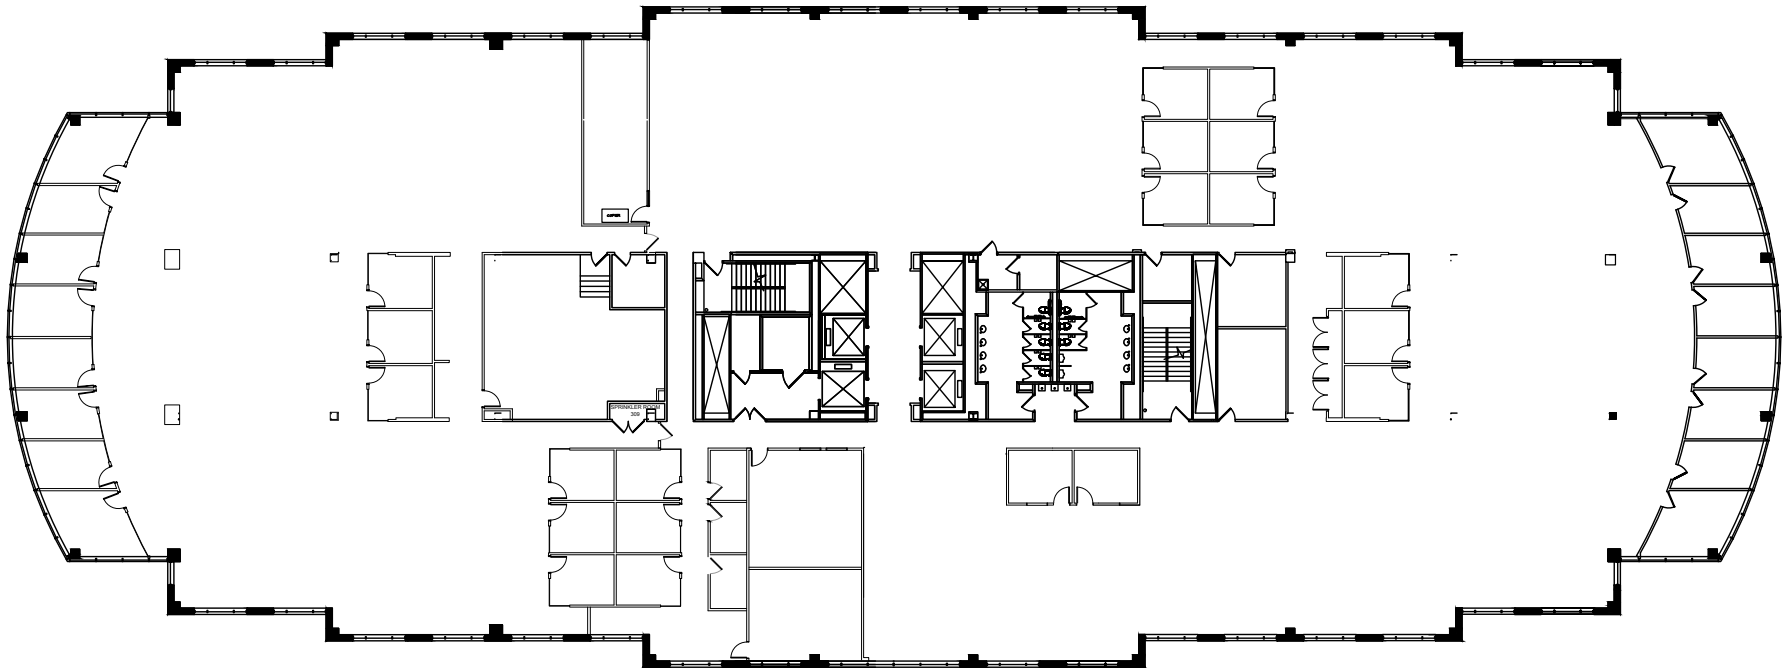

HIGHLAND LANDMARK I

3075 Highland Pkwy, Downers Grove, IL

3RD FLOOR
37,779 SF

ROB GRAHAM

rob.graham@cbre.com

+1 847 706 4034

MADLINE LELAND

madeline.leland@cbre.com